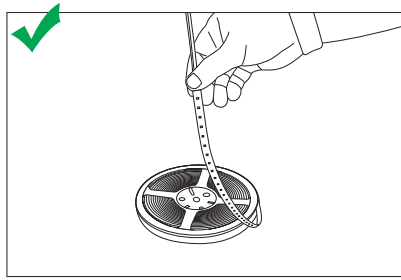

*Example : FG-REC-WET-L480/6W-40K-10D-W20-24V-XXFT-HL-AP1

FLEX GRAZE

Product Details:

Min section: 6"(152.4 mm)

CONNECTING ACCESSORIES

*Fast connectors ① ② ③ ④ need fill UV glue and UV light curing to reach IP65 grade.

FLEX GRAZE

Mounting Details:

Bend(Right)

When install the led strip, please note the installation technique. The led strip can be bent, but not distorted

Distortion (Wrong)

Instruction:

The power supply is selected on the basis of the strip power and make sure the power supply load is 30% higher than the strip power.

when the LED strip power is over 14.4w/m, Its better to install the strip in an aluminum profile which helps make the strip in good heat dissipation, Thus better for LED strip lifetime.

Installing surface remains clean, smooth and dry, can not be sharp objects. when install the LED strip, please wear the electrostatic ring.

There is 3M adhesive tape on the back side, you can remove the protective film and press it down gently onto the surface. please avoid excessive pressure on the LEDs and resistors.

FLEX GRAZE

Photometric: