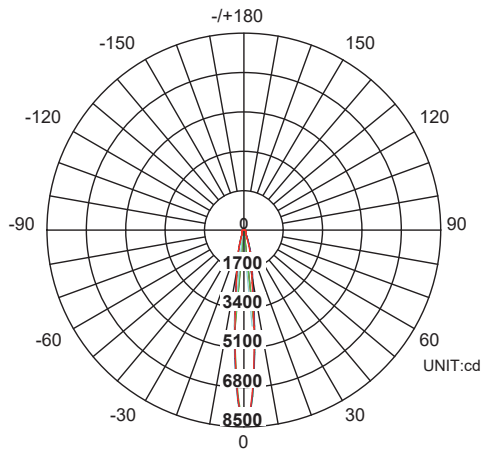

when the LED strip power is over 14.4w/m, Its better to install the strip in an aluminum profile which helps make the strip in good heat dissipation, Thus better for LED strip lifetime.

Installing surface remains clean, smooth and dry, can not be sharp objects. when install the LED strip, please wear the electrostatic ring.

FLEX GRAZE-11.7D / 2700K

- C0/180,11.4 Ic=8405
- C30/210,11.5 Ic=8366
- C60/240,11.8 Ic=8369
- C90/270,12.1 Ic=8348

Flux out:201.5 lm

Height	Eavg,Emax	Angle:11.38deg	Diameter
1m	5806,8405lx		19.93cm
2m	1452,2101lx		39.86cm
3m	645.1,933.9lx		59.79cm
4m	362.9,525.3lx		79.72cm
5m	232.2,336.2lx		99.64cm
6m	161.3,233.5lx		119.57cm
7m	118.5,171.5lx		139.50cm
8m	90.72,131.3lx		159.43cm
9m	71.68,103.8lx		179.36cm
10m	58.06,84.05lx		99.29cm

Lighting Chart:

LUMENS/WATT (Per Feet)	EFFICIENCY	CRI	CCT	MIN. SECTION	MAX RUNNING LENGTH
420 Lumens / 6Watt	70 lm/w	CRI90	2700K	6"(152.4mm)	33 Ft.
450 Lumens / 6Watt	75 lm/w	CRI90	3000K	6"(152.4mm)	33 Ft.
450 Lumens / 6Watt	75 lm/w	CRI90	3500K	6"(152.4mm)	33 Ft.
480 Lumens / 6Watt	80 lm/w	CRI90	4000K	6"(152.4mm)	33 Ft.