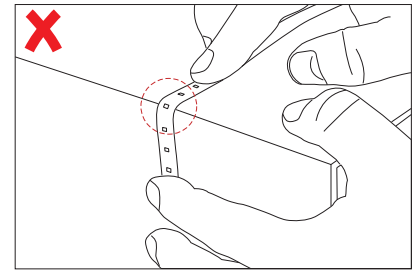

FLEX GRAZE

Mounting Details:

Bend(Right)

When install the led strip, please note the installation technique. The led strip can be bent, but not distorted

Distortion (Wrong)

Instruction:

The power supply is selected on the basis of the strip power and make sure the power supply load is 30% higher than the strip power.

when the LED strip power is over 14.4w/m, Its better to install the strip in an aluminum profile which helps make the strip in good heat dissipation, Thus better for LED strip lifetime.

Installing surface remains clean, smooth and dry, can not be sharp objects. when install the LED strip, please wear the electrostatic ring.

There is 3M adhesive tape on the back side, you can remove the protective film and press it down gently onto the surface. please avoid excessive pressure on the LEDs and resistors.

FLEX GRAZE

Photometric: