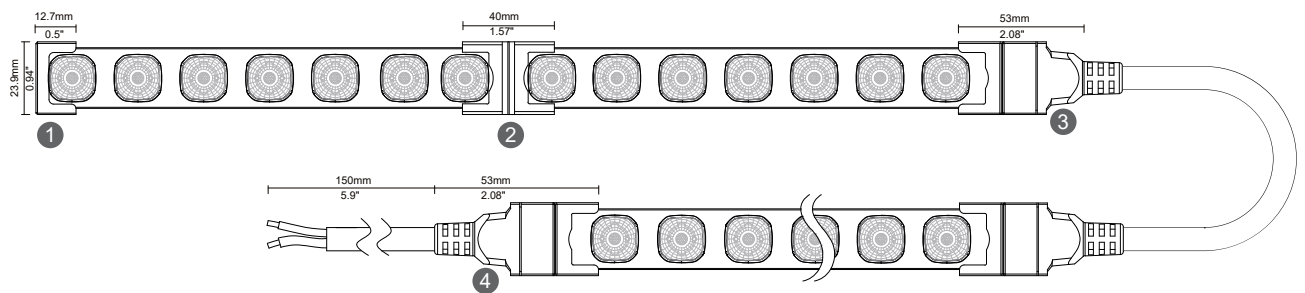

FLEX GRAZE

Specs Code:

FIXTURE ID 1	MOUNTING 2	LOCATION 3	LUMENS/ WATT (Per Feet) 4		
Flex Graze FG	Surface Recessed SRF RCS	Dry Wet DRY WET	480 Lumens / 6Watt L480/6W		
LED OPTION 5	BEAM ANGLE 6	TAPE WIDTH 7	VOLTAGE 8	LENGTH 9	
2700K 3000K 3500K 4000K 27K 30K 35K 40D	10 Degree 10D	20 MM WIDE W20	24 VOLT 24V	LENGTH XX XX FT	
PROFILE* 10					
MOUNTING CLIP ALUMINUM PROFILE ALUMINUM PROFILE WIDE		HL-MB01-0.78" HL-AP1 HL-AP2			

*Example : FG-REC-WET-L480/6W-40K-10D-W20-24V-XXFT-HL-AP1

FLEX GRAZE

Product Details:

Min section: 6"(152.4 mm)

CONNECTING ACCESSORIES

*Fast connectors ① ② ③ ④ need fill UV glue and UV light curing to reach IP65 grade.

FLEX GRAZE

Mounting Details:

Bend(Right)

When install the led strip, please note the installation technique. The led strip can be bent, but not distorted

Distortion (Wrong)

Instruction:

The power supply is selected on the basis of the strip power and make sure the power supply load is 30% higher than the strip power.

FLEX GRAZE

Remote Driver Details:

* Recommended Installation - Drivers can be stored into maintenance hole of the enclosure for easy access.

FLEX GRAZE

Technical Details:

Material	Flexible pcb sheet
Size	Width - 0.78" (20mm) X Any Length
Min. Section	6"(152.4 mm)
Lumens	Upto 480lm/w - per feet.
Wattage	6W- per feet.
Efficacy	Upto 80 Lm/W
CRI	90+
CCT	2700K - 4000K
Max Run Length	33 Ft.
LED	SMD2835
Beam Angle	10°
Dimming	-
Voltage	24V DC
Certification	ETL LISTED / WET RATED