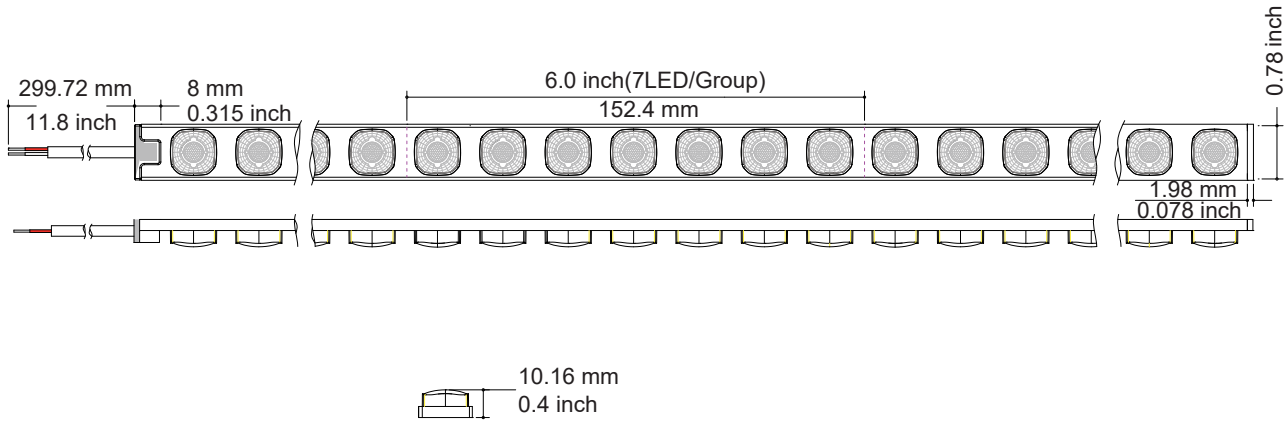

FLEX GRAZE

Specs Code:

FIXTURE ID 1	MOUNTING 2	LOCATION 3	LUMENS/ WATT (Per Feet) 4		
Flex Graze FG	Surface Recessed SRF RCS	Dry Wet DRY WET	480 Lumens / 6Watt L480/6W		
LED OPTION 5	BEAM ANGLE 6	TAPE WIDTH 7	VOLTAGE 8	LENGTH 9	
2700K 3000K 3500K 4000K 27K 30K 35K 40D	10 Degree 10D	20 MM WIDE W20	24 VOLT 24V	LENGTH XX XX FT	
PROFILE* 10					
MOUNTING CLIP ALUMINUM PROFILE ALUMINUM PROFILE WIDE		HL-MB01-0.78" HL-AP1 HL-AP2			

*Example : FG-REC-WET-L480/6W-40K-10D-W20-24V-XXFT-HL-AP1

FLEX GRAZE

Product Details:

Min section: 6"(152.4 mm)

CONNECTING ACCESSORIES

*Fast connectors ① ② ③ ④ need fill UV glue and UV light curing to reach IP65 grade.

FLEX GRAZE

Mounting Details:

Bend(Right)

When install the led strip, please note the installation technique. The led strip can be bent, but not distorted

Distortion (Wrong)

Instruction:

The power supply is selected on the basis of the strip power and make sure the power supply load is 30% higher than the strip power.

when the LED strip power is over 14.4w/m, Its better to install the strip in an aluminum profile which helps make the strip in good heat dissipation, Thus better for LED strip lifetime.

Installing surface remains clean, smooth and dry, can not be sharp objects. when install the LED strip, please wear the electrostatic ring.