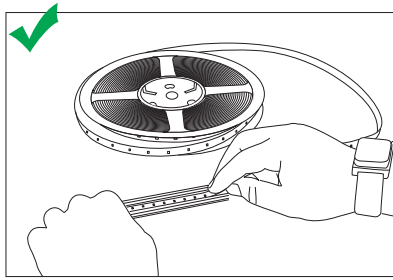

FLEX GRAZE

Mounting Details:

Bend(Right)

When install the led strip, please note the installation technique. The led strip can be bent, but not distorted

Distortion (Wrong)

Instruction:

The power supply is selected on the basis of the strip power and make sure the power supply load is 30% higher than the strip power.

when the LED strip power is over 14.4w/m, Its better to install the strip in an aluminum profile which helps make the strip in good heat dissipation, Thus better for LED strip lifetime.

Installing surface remains clean, smooth and dry, can not be sharp objects. when install the LED strip, please wear the electrostatic ring.

There is 3M adhesive tape on the back side, you can remove the protective film and press it down gently onto the surface. please avoid excessive pressure on the LEDs and resistors.

FLEX GRAZE

Photometric: