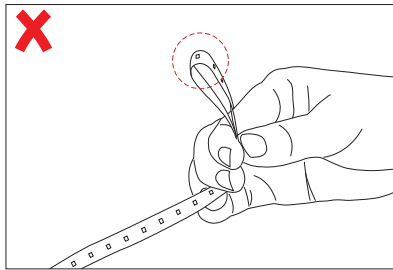

FLEX GRAZE

Mounting Details:

Bend(Right)

When install the led strip, please note the installation technique. The led strip can be bent, but not distorted

Distortion (Wrong)

Instruction:

The power supply is selected on the basis of the strip power and make sure the power supply load is 30% higher than the strip power.

when the LED strip power is over 14.4w/m, Its better to install the strip in an aluminum profile which helps make the strip in good heat dissipation, Thus better for LED strip lifetime.

Installing surface remains clean, smooth and dry, can not be sharp objects. when install the LED strip, please wear the electrostatic ring.

There is 3M adhesive tape on the back side, you can remove the protective film and press it down gently onto the surface. please avoid excessive pressure on the LEDs and resistors.

FLEX GRAZE

Photometric: