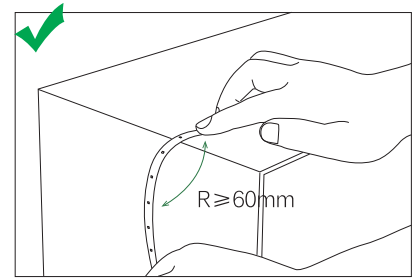

*Example : FG-REC-WET-L480/6W-40K-10D-W20-24V-XXFT-HL-AP1

FLEX GRAZE

Product Details:

Min section: 6"(152.4 mm)

CONNECTING ACCESSORIES

*Fast connectors ① ② ③ ④ need fill UV glue and UV light curing to reach IP65 grade.

FLEX GRAZE

Mounting Details:

Bend(Right)

When install the led strip, please note the installation technique. The led strip can be bent, but not distorted

Distortion (Wrong)

Instruction:

The power supply is selected on the basis of the strip power and make sure the power supply load is 30% higher than the strip power.