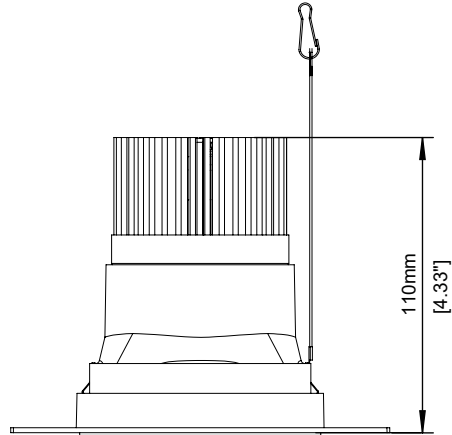

## Product Details:

Square Bevel Trim Fixed - 12W

 CUT-OUT : 86mm [3.38"] X 86mm [3.38"]

Square Bevel Trimless Fixed - 12W

 CUT-OUT : 91.6mm[3.6"] X 91.6mm[3.6"]

\*All Dimensions are millimeters (Inches) unless otherwise indicated.

## Product Details:

Square Bevel Trim Fixed - 14W / 24W

 CUT-OUT : 86mm [3.38"] X 86mm [3.38"]

Square Bevel Trimless Fixed - 14W / 24W

 CUT-OUT : 91.6mm [3.6"] X 91.6mm [3.6"]

\*All Dimensions are millimeters (Inches) unless otherwise indicated.