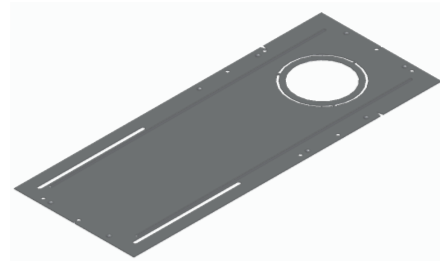

INSPIRA 3

Product Details:

New construction housing plate for Round Downlight

Part number - 503046