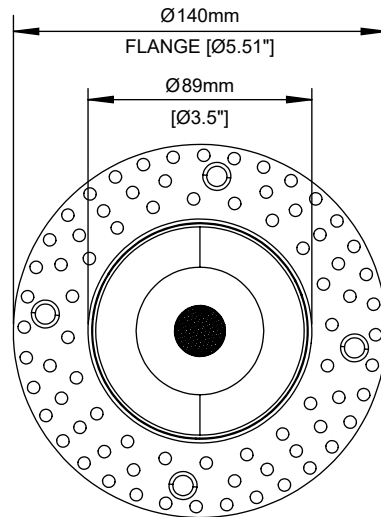

INSPIRA 3

Product Details:

Round Bevel Trim Fixed - 14W / 24W

Round Bevel Trimless Fixed - 14W / 24W

CUT-OUT : Ø86mm[3.38"]

CUT-OUT : Ø91.6mm[3.6"]