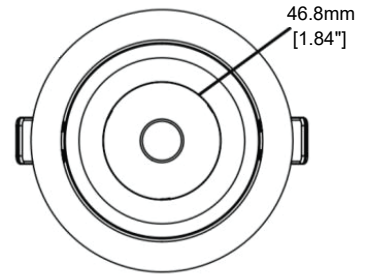

INSPIRA 3

Product Details:

Round Gimbal - 12W

CUT-OUT : Ø96mm [3.78"]