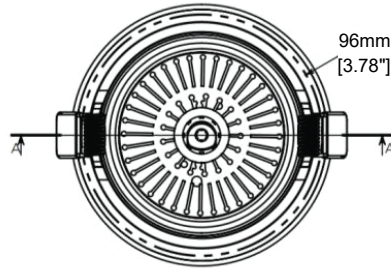

INSPIRA 3

Product Details:

Round Gimbal - 12W

CUT-OUT : Ø96mm [3.78"]