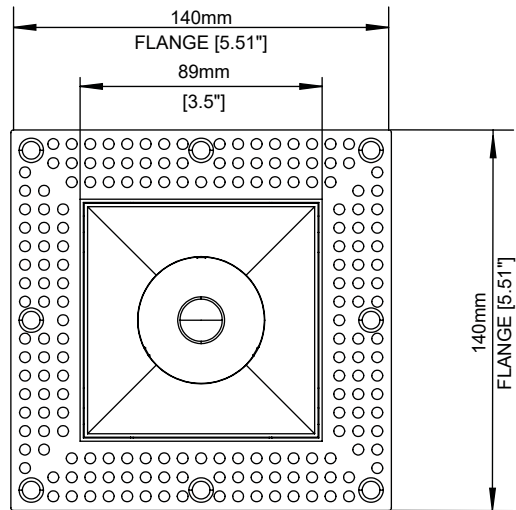

### Round Gimbal - 14W / 24W

 CUT-OUT : Ø96mm [3.78"]

\*All Dimensions are millimeters (Inches) unless otherwise indicated.

## Product Details:

Square Bevel Trim Fixed - 12W

 CUT-OUT : 86mm [3.38"] X 86mm [3.38"]

Square Bevel Trimless Fixed - 12W

 CUT-OUT : 91.6mm[3.6"] X 91.6mm[3.6"]

\*All Dimensions are millimeters (Inches) unless otherwise indicated.