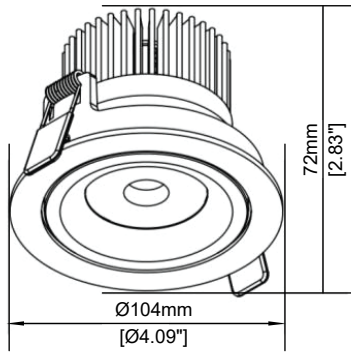

INSPIRA 3

Product Details:

Round Gimbal - 12W

CUT-OUT : Ø96mm [3.78"]