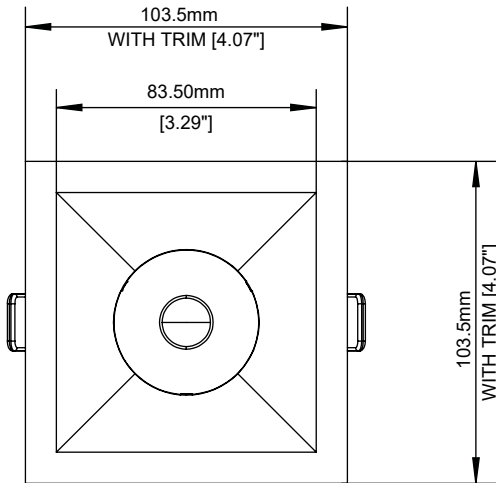

### Round Gimbal - 14W / 24W

 CUT-OUT : Ø96mm [3.78"]

\*All Dimensions are millimeters (Inches) unless otherwise indicated.

## Product Details:

Square Bevel Trim Fixed - 12W

 CUT-OUT : 86mm [3.38"] X 86mm [3.38"]

Square Bevel Trimless Fixed - 12W

 CUT-OUT : 91.6mm[3.6"] X 91.6mm[3.6"]

\*All Dimensions are millimeters (Inches) unless otherwise indicated.

## Product Details:

Square Bevel Trim Fixed - 14W / 24W

 CUT-OUT : 86mm [3.38"] X 86mm [3.38"]

Square Bevel Trimless Fixed - 14W / 24W

 CUT-OUT : 91.6mm [3.6"] X 91.6mm [3.6"]

\*All Dimensions are millimeters (Inches) unless otherwise indicated.