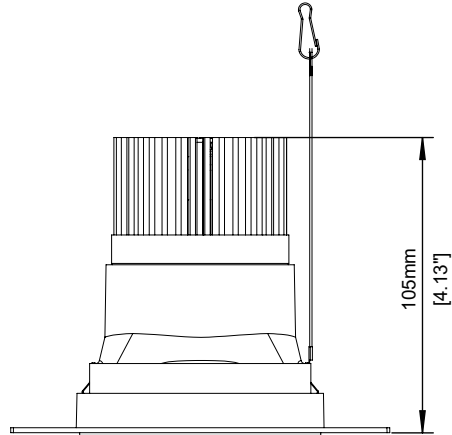

### Round Gimbal - 14W / 24W

 CUT-OUT : Ø96mm [3.78"]

\*All Dimensions are millimeters (Inches) unless otherwise indicated.

## Product Details:

Square Bevel Trim Fixed - 12W

 CUT-OUT : 86mm [3.38"] X 86mm [3.38"]

Square Bevel Trimless Fixed - 12W

 CUT-OUT : 91.6mm[3.6"] X 91.6mm[3.6"]

\*All Dimensions are millimeters (Inches) unless otherwise indicated.

## Product Details:

Square Bevel Trim Fixed - 14W / 24W

 CUT-OUT : 86mm [3.38"] X 86mm [3.38"]

Square Bevel Trimless Fixed - 14W / 24W

 CUT-OUT : 91.6mm [3.6"] X 91.6mm [3.6"]

\*All Dimensions are millimeters (Inches) unless otherwise indicated.