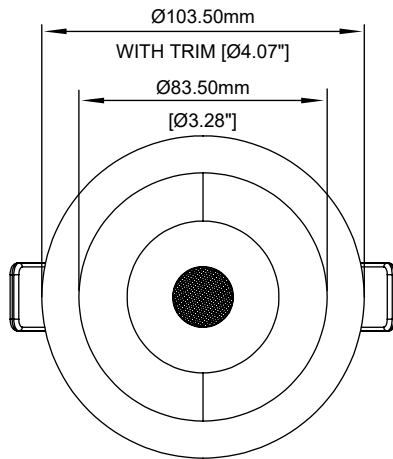

## Product Details:

Round Bevel Trim Fixed - 12W

 CUT-OUT : Ø86mm [3.38"]

Round Bevel Trimless Fixed - 12W

 CUT-OUT : Ø91.6mm [3.6"]

 5 Year  
Warranty

 IP44  
Damp Rated

 TRIAC

## Product Details:

Round Bevel Trim Fixed - 14W / 24W

Round Bevel Trimless Fixed - 14W / 24W

 CUT-OUT : Ø86mm[3.38"]

 CUT-OUT : Ø91.6mm[3.6"]

## Product Details:

Square Bevel Trim Fixed - 12W

 CUT-OUT : 86mm [3.38"] X 86mm [3.38"]

Square Bevel Trimless Fixed - 12W

 CUT-OUT : 91.6mm[3.6"] X 91.6mm[3.6"]

\*All Dimensions are millimeters (Inches) unless otherwise indicated.

## Product Details:

Square Bevel Trim Fixed - 14W / 24W

 CUT-OUT : 86mm [3.38"] X 86mm [3.38"]

Square Bevel Trimless Fixed - 14W / 24W

 CUT-OUT : 91.6mm [3.6"] X 91.6mm [3.6"]

\*All Dimensions are millimeters (Inches) unless otherwise indicated.