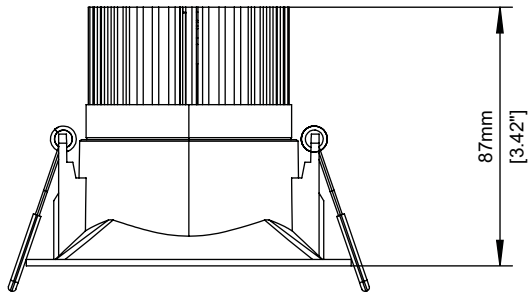

INSPIRA 3

Product Details:

Round Bevel Trim Fixed - 14W / 24W

Round Bevel Trimless Fixed - 14W / 24W

CUT-OUT : Ø86mm[3.38"]

CUT-OUT : Ø91.6mm[3.6"]