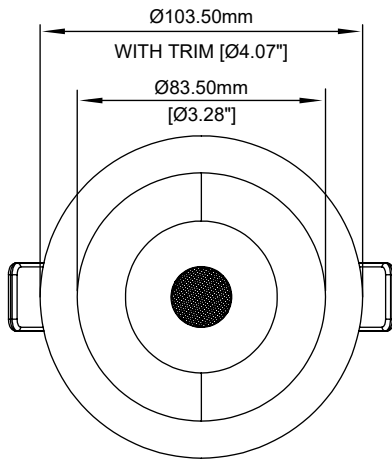

INSPIRA 3

Product Details:

Round Bevel Trim Fixed - 12W

CUT-OUT : Ø86mm [3.38"]