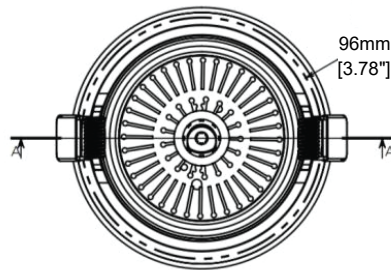

Round Gimbal - 14W / 24W

CUT-OUT : Ø96mm [3.78"]

*All Dimensions are millimeters (Inches) unless otherwise indicated.