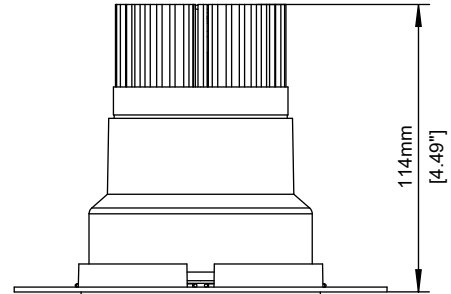

INSPIRA 3

Product Details:

Round Bevel Trim Fixed - 14W / 24W

Round Bevel Trimless Fixed - 14W / 24W

CUT-OUT : Ø86mm[3.38"]

CUT-OUT : Ø91.6mm[3.6"]