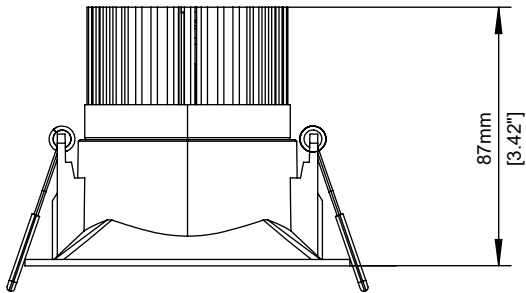

INSPIRA 3

Product Details:

Square Bevel Trim Fixed - 14W / 24W

CUT-OUT : 86mm [3.38"] X 86mm [3.38"]