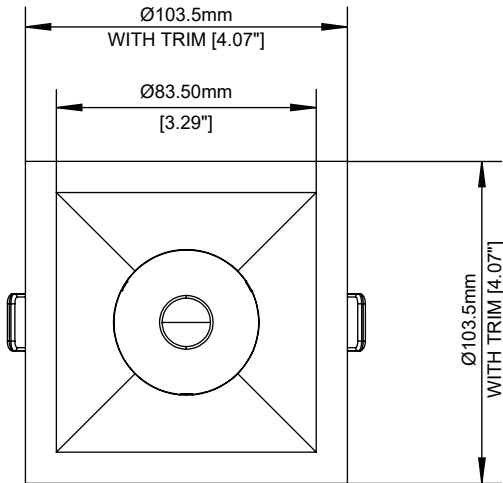

### Round Gimbal - 14W / 24W

 CUT-OUT : Ø96mm [3.78"]

\*All Dimensions are millimeters (Inches) unless otherwise indicated.

## Product Details:

Square Bevel Trim Fixed - 12W

 CUT-OUT : 86mm [3.38"] X 86mm [3.38"]

Square Bevel Trimless Fixed - 12W

 CUT-OUT : 91.6mm[3.6"] X 91.6mm[3.6"]

\*All Dimensions are millimeters (Inches) unless otherwise indicated.

## Product Details:

Square Bevel Trim Fixed - 14W / 24W

 CUT-OUT : 86mm [3.38"] X 86mm [3.38"]

Square Bevel Trimless Fixed - 14W / 24W

 CUT-OUT : 91.6mm [3.6"] X 91.6mm [3.6"]

\*All Dimensions are millimeters (Inches) unless otherwise indicated.