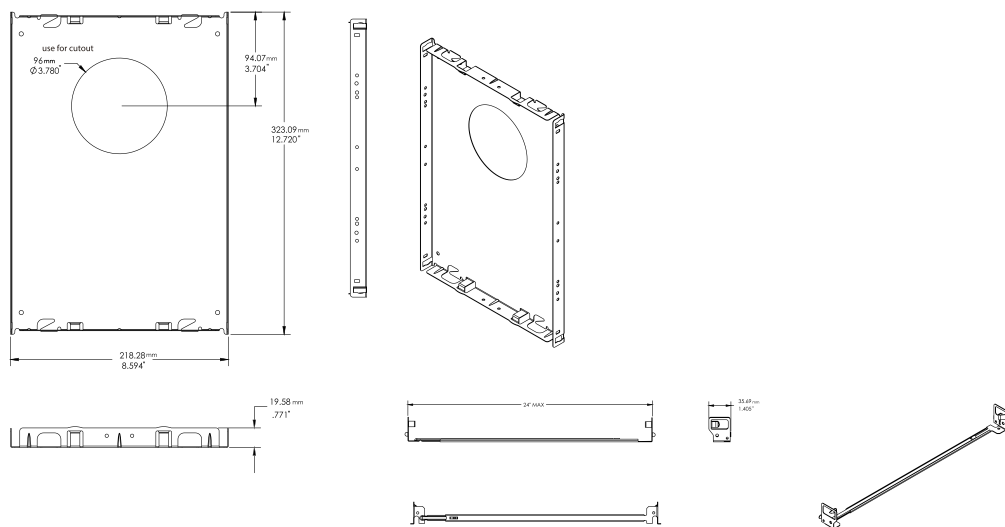

New construction housing plate for Round Gimbal Downlight