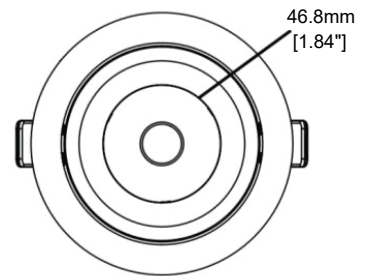

Round Gimbal - 14W / 24W

CUT-OUT : Ø96mm [3.78"]

*All Dimensions are millimeters (Inches) unless otherwise indicated.