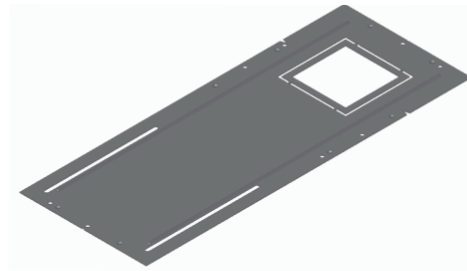

INSPIRA 3

Product Details:

New construction housing plate for Square Downlight

Part number - 503047

Warranty

Damp Rated

TRIAC

Dimming

Intertek