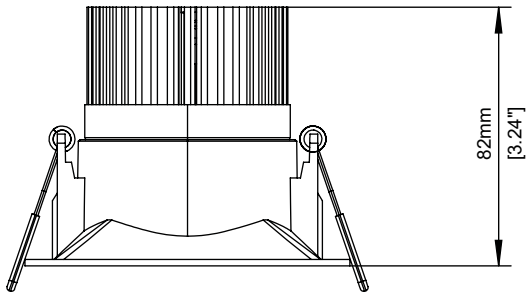

INSPIRA 3

Product Details:

Square Bevel Trim Fixed - 12W

CUT-OUT : 86mm [3.38"] X 86mm [3.38"]