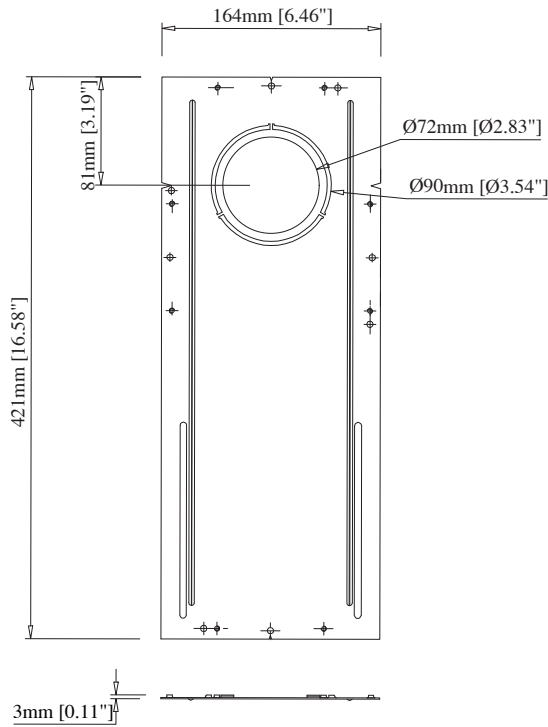

INSPIRA 3

Product Details:

New construction housing plate for Round Downlight

Part number - 503046