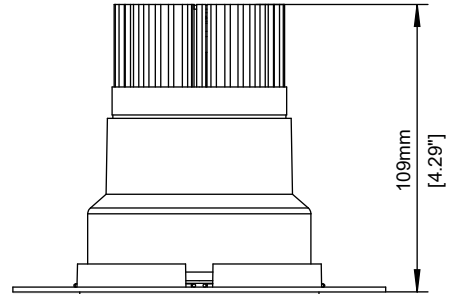

## Product Details:

Round Bevel Trim Fixed - 12W

 CUT-OUT : Ø86mm [3.38"]

Round Bevel Trimless Fixed - 12W

 CUT-OUT : Ø91.6mm [3.6"]

 5 Year  
Warranty

 IP44  
Damp Rated

 TRIAC