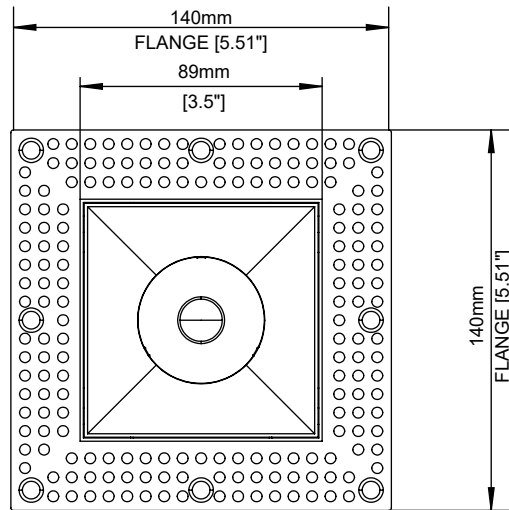

## Product Details:

Square Bevel Trim Fixed - 12W

 CUT-OUT : 86mm [3.38"] X 86mm [3.38"]

Square Bevel Trimless Fixed - 12W

 CUT-OUT : 91.6mm[3.6"] X 91.6mm[3.6"]

\*All Dimensions are millimeters (Inches) unless otherwise indicated.

## Product Details:

Square Bevel Trim Fixed - 14W / 24W

 CUT-OUT : 86mm [3.38"] X 86mm [3.38"]

Square Bevel Trimless Fixed - 14W / 24W

 CUT-OUT : 91.6mm [3.6"] X 91.6mm [3.6"]

\*All Dimensions are millimeters (Inches) unless otherwise indicated.