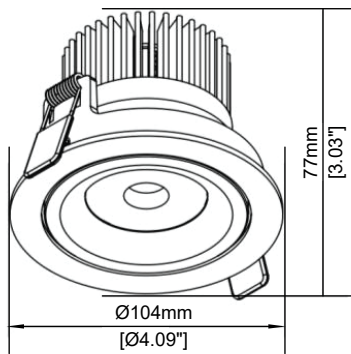

Round Gimbal - 14W / 24W

CUT-OUT : Ø96mm [3.78"]

*All Dimensions are millimeters (Inches) unless otherwise indicated.