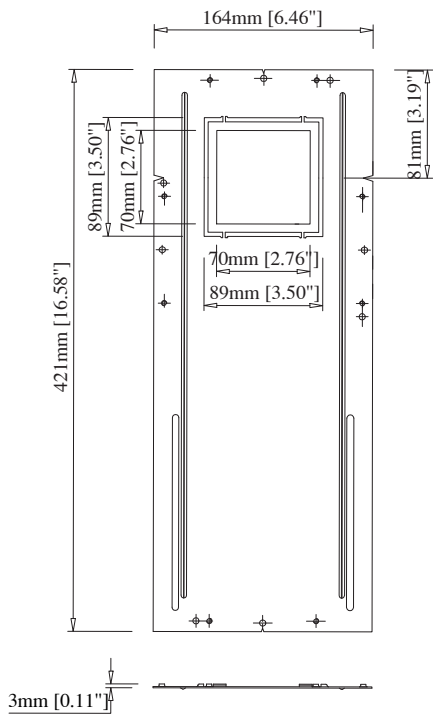

INSPIRA 3

Product Details:

New construction housing plate for Square Downlight

Part number - 503047

Warranty

Damp Rated

TRIAC

Dimming

Intertek