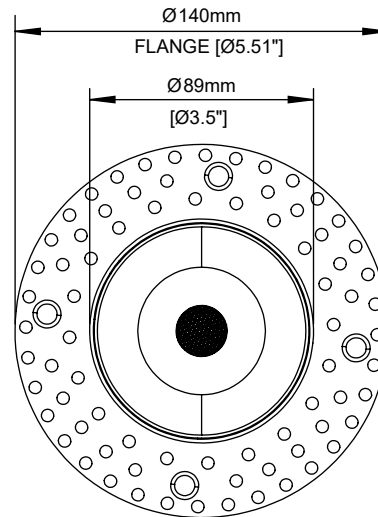

## Accessories :

	For Round <b>[503046]</b>	For Square <b>[503047]</b>
<b>New Construction Plate</b>		

## Product Details:

Round Bevel Trim Fixed - 12W

 CUT-OUT : Ø86mm [3.38"]

Round Bevel Trimless Fixed - 12W

 CUT-OUT : Ø91.6mm [3.6"]

 5 Year  
Warranty

 IP44  
Damp Rated

 TRIAC