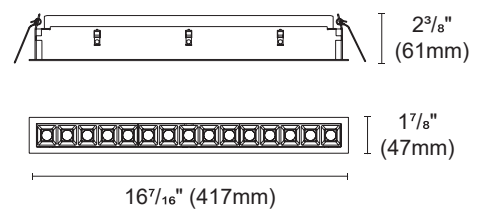

LUMINARA FIXED

Specs Code:

FIXTURE ID 1	FLANGE 2	NO. OF LIGHT - LUMENS - WATTAGE 3		TRIM FINISH 4	
Luminara LUMINARA-F Fixed	Trim TR	1 Light - 171Lumens / 4.5 Watt	1L-L171/4.5W	White	WH
	Trimless TRL	2 Light - 326Lumens / 07 Watt	2L-L326/07W	Black	BLK
		4 Light - 656Lumens / 11 Watt	4L-L656/11W		
		5 Light - 679Lumens / 12 Watt	5L-L679/12W		
		10 Light - 1370Lumens / 21 Watt	10L-L1370/21W		
		15 Light - 1969Lumens / 28 Watt	15L-L1969/28W		
BAFFLE FINISH 5	LED OPTION 6	BEAM ANGLE 7	DIMMING 8	HOUSING 9	
White WH	2700K 27K	15 Degree 15D	TRIAC TRIAC	New Construction NC	
Black BLK	3000K 30K	30 Degree 30D	0-10V DMV	Remodel RMOD	
Crome CR	3500K 35K	40 Degree 40D			
Rose Gold RG	4000K 40K				
Gold G					
VOLTAGE 10					
120V 120V					
120-277V UNV					

*Example : LUMINARA-F-TR-2L-L326/07W-WH-BLK-27K-15D-TRIAC-NC-UNV

LUMINARA FIXED

Product Details:

Fixed Baffle Trim Recessed Downlight

Cut out : 1 18/32" X 1 18/32" (40X40mm)

Cut out : 1 17/32" X 2 18/32" (39X65mm)

Cut out : 2 20/32" X 2 23/32" (67X69mm)

Cut out : 1 17/32" X 5 14/32" (39X138mm)

Cut out : 1 20/32" X 10 23/32" (41X272mm)

Cut out : 1 20/32" X 15 29/32" (41X404mm)

LUMINARA FIXED

Product Details:

Fixed Baffle Trimless Recessed Downlight

Cut out : $1\frac{25}{32}" \times 1\frac{31}{32}"$ (45X50mm)

Cut out : $1\frac{25}{32}" \times 3\frac{5}{32}"$ (45X80mm)

Cut out : $2\frac{30}{32}" \times 3\frac{3}{32}"$ (75X80mm)

Cut out : $1\frac{26}{32}" \times 6\frac{1}{32}"$ (46X153mm)