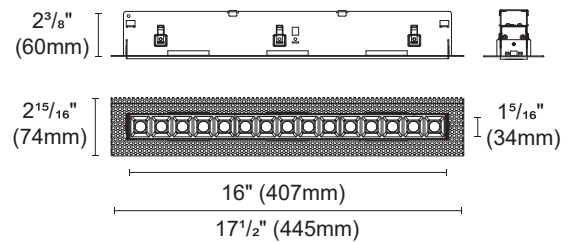

*Example : LUMINARA-F-TR-2L-L326/07W-WH-BLK-27K-15D-TRIAC-NC-UNV

LUMINARA FIXED

Product Details:

Fixed Baffle Trim Recessed Downlight

Cut out : 1 18/32" X 1 18/32" (40X40mm)

Cut out : 1 17/32" X 2 18/32" (39X65mm)

Cut out : 2 20/32" X 2 23/32" (67X69mm)

Cut out : 1 17/32" X 5 14/32" (39X138mm)

Cut out : 1 20/32" X 10 23/32" (41X272mm)

Cut out : 1 20/32" X 15 29/32" (41X404mm)

LUMINARA FIXED

Product Details:

Fixed Baffle Trimless Recessed Downlight

Cut out : $1\frac{25}{32}" \times 1\frac{31}{32}"$ (45X50mm)

Cut out : $1\frac{25}{32}" \times 3\frac{5}{32}"$ (45X80mm)

Cut out : $2\frac{30}{32}" \times 3\frac{3}{32}"$ (75X80mm)

Cut out : $1\frac{26}{32}" \times 6\frac{1}{32}"$ (46X153mm)

Cut out : $1\frac{26}{32}" \times 11\frac{9}{32}"$ (46X286mm)

Cut out : $1\frac{26}{32}" \times 16\frac{15}{32}"$ (46X418mm)

LUMINARA FIXED

Product Details:

New Construction Plate for Trim

ACCG-25-69x272

-for 1 Light / 2 Light / 4 Light / 5 Light / 10 Light