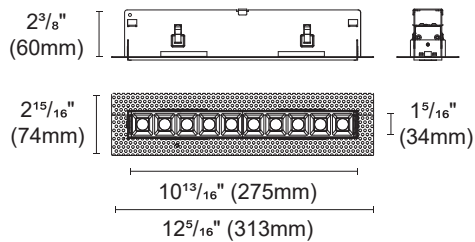

*Example : LUMINARA-F-TR-2L-L326/07W-WH-BLK-27K-15D-TRIAC-NC-UNV

LUMINARA FIXED

Product Details:

Fixed Baffle Trim Recessed Downlight

Cut out : 1 18/32" X 1 18/32" (40X40mm)

Cut out : 1 17/32" X 2 18/32" (39X65mm)

Cut out : 2 20/32" X 2 23/32" (67X69mm)

Cut out : 1 17/32" X 5 14/32" (39X138mm)

Cut out : 1 20/32" X 10 23/32" (41X272mm)

Cut out : 1 20/32" X 15 29/32" (41X404mm)

LUMINARA FIXED

Product Details:

Fixed Baffle Trimless Recessed Downlight

Cut out : $1\frac{25}{32}" \times 1\frac{31}{32}"$ (45X50mm)

Cut out : $1\frac{25}{32}" \times 3\frac{5}{32}"$ (45X80mm)

Cut out : $2\frac{30}{32}" \times 3\frac{3}{32}"$ (75X80mm)

Cut out : $1\frac{26}{32}" \times 6\frac{1}{32}"$ (46X153mm)

Cut out : $1\frac{26}{32}" \times 11\frac{9}{32}"$ (46X286mm)

Cut out : $1\frac{26}{32}" \times 16\frac{15}{32}"$ (46X418mm)

LUMINARA FIXED

Product Details:

New Construction Plate for Trim

ACCG-25-69x272

-for 1 Light / 2 Light / 4 Light / 5 Light / 10 Light