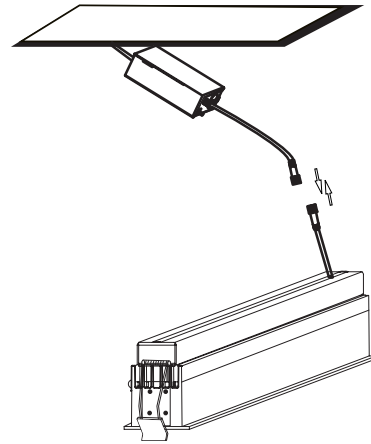

New Construction Plate for Trimless

ACCG-25-75X284

-for 1 Light / 2 Light / 4 Light / 5 Light / 10 Light

New Construction Plate for Trim

ACCH-1-70x426

-for 15 Light

New Construction Plate for Trimless

ACCH-1-78X432

-for 15 Light

LUMINARA FIXED

Mounting Details:

1. Cutting a mounting hole in the ceiling.

1. Connect to the driver.

3. Completing the installation by pushing the fixture into the mounting hole.

4. Finish the installation, turn on the power.