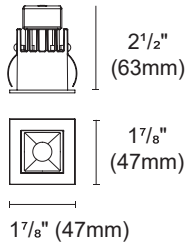

*Example : LUMINARA-F-TR-2L-L326/07W-WH-BLK-27K-15D-TRIAC-NC-UNV

LUMINARA FIXED

Product Details:

Fixed Baffle Trim Recessed Downlight

Cut out : 1 18/32" X 1 18/32" (40X40mm)

Cut out : 1 17/32" X 2 18/32" (39X65mm)

Cut out : 2 20/32" X 2 23/32" (67X69mm)

Cut out : 1 17/32" X 5 14/32" (39X138mm)

Cut out : 1 20/32" X 10 23/32" (41X272mm)

Cut out : 1 20/32" X 15 29/32" (41X404mm)

LUMINARA FIXED

Product Details:

Fixed Baffle Trimless Recessed Downlight

Cut out : $1\frac{25}{32}" \times 1\frac{31}{32}"$ (45X50mm)

Cut out : $1\frac{25}{32}" \times 3\frac{5}{32}"$ (45X80mm)

Cut out : $2\frac{30}{32}" \times 3\frac{3}{32}"$ (75X80mm)

Cut out : $1\frac{26}{32}" \times 6\frac{1}{32}"$ (46X153mm)

Cut out : $1\frac{26}{32}" \times 11\frac{9}{32}"$ (46X286mm)

Cut out : $1\frac{26}{32}" \times 16\frac{15}{32}"$ (46X418mm)

LUMINARA FIXED

Product Details:

New Construction Plate for Trim

ACCG-25-69x272

-for 1 Light / 2 Light / 4 Light / 5 Light / 10 Light