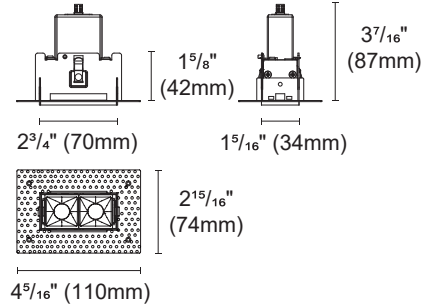

*Example : LUMINARA-F-TR-2L-L326/07W-WH-BLK-27K-15D-TRIAC-NC-UNV

LUMINARA FIXED

Product Details:

Fixed Baffle Trim Recessed Downlight

Cut out : 1 18/32" X 1 18/32" (40X40mm)

Cut out : 1 17/32" X 2 18/32" (39X65mm)

Cut out : 2 20/32" X 2 23/32" (67X69mm)

Cut out : 1 17/32" X 5 14/32" (39X138mm)

Cut out : 1 20/32" X 10 23/32" (41X272mm)

Cut out : 1 20/32" X 15 29/32" (41X404mm)

LUMINARA FIXED

Product Details:

Fixed Baffle Trimless Recessed Downlight

Cut out : $1\frac{25}{32}" \times 1\frac{31}{32}"$ (45X50mm)

Cut out : $1\frac{25}{32}" \times 3\frac{5}{32}"$ (45X80mm)

Cut out : $2\frac{30}{32}" \times 3\frac{3}{32}"$ (75X80mm)

Cut out : $1\frac{26}{32}" \times 6\frac{1}{32}"$ (46X153mm)

Cut out : $1\frac{26}{32}" \times 11\frac{9}{32}"$ (46X286mm)

Cut out : $1\frac{26}{32}" \times 16\frac{15}{32}"$ (46X418mm)

LUMINARA FIXED

Product Details:

New Construction Plate for Trim

ACCG-25-69x272

-for 1 Light / 2 Light / 4 Light / 5 Light / 10 Light