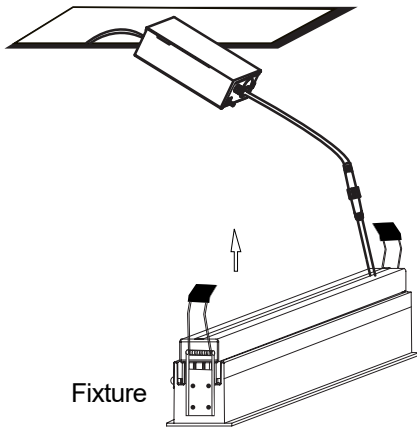

New Construction Plate for Trimless

ACCG-25-75X284

-for 1 Light / 2 Light / 4 Light / 5 Light / 10 Light

New Construction Plate for Trim

ACCH-1-70x426

-for 15 Light

New Construction Plate for Trimless

ACCH-1-78X432

-for 15 Light

LUMINARA FIXED

Mounting Details:

1. Cutting a mounting hole in the ceiling.

1. Connect to the driver.

3. Completing the installation by pushing the fixture into the mounting hole.

4. Finish the installation, turn on the power.