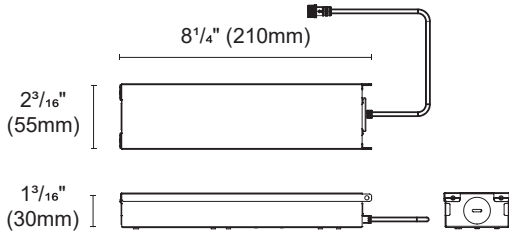

Cut out : 2 20/32" X 2 23/32" (67X69mm)

Cut out : 1 17/32" X 5 14/32" (39X138mm)

Cut out : 1 20/32" X 10 23/32" (41X272mm)

Cut out : 1 20/32" X 15 29/32" (41X404mm)

LUMINARA FIXED

Product Details:

Fixed Baffle Trimless Recessed Downlight

Intertek

LUMINARA FIXED

Driver Details:

Inside: L 7 3/4" (197mm) X W 1 1/2" (38mm) X H 1 5/16" (34mm)

Type: Gear box and Driver

ACCG-26A-LSC4W700P UNI
non dim

-for 1 Light / 2 Light

Inside: L 7 7/8" (200mm) X W 2 1/16" (53mm) X H 1 1/16" (27mm)