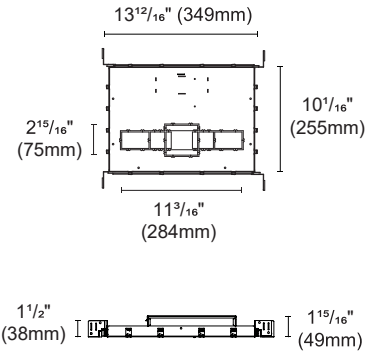

New Construction Plate for Trimless

ACCG-25-75X284