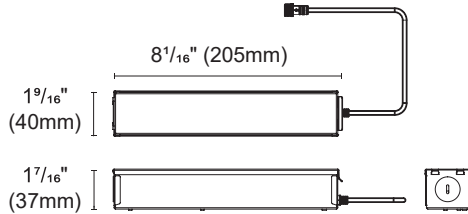

Intertek

LUMINARA FIXED

Driver Details:

Inside: L 7 3/4" (197mm) X W 1 1/2" (38mm) X H 1 5/16" (34mm)

Type: Gear box and Driver

ACCG-26A-LSC4W700P UNI
non dim

-for 1 Light / 2 Light

Inside: L 7 7/8" (200mm) X W 2 1/16" (53mm) X H 1 1/16" (27mm)