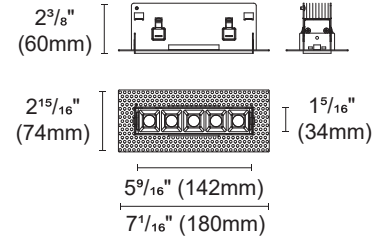

*Example : LUMINARA-F-TR-2L-L326/07W-WH-BLK-27K-15D-TRIAC-NC-UNV

LUMINARA FIXED

Product Details:

Fixed Baffle Trim Recessed Downlight

Cut out : 1 18/32" X 1 18/32" (40X40mm)

Cut out : 1 17/32" X 2 18/32" (39X65mm)

Cut out : 2 20/32" X 2 23/32" (67X69mm)

Cut out : 1 17/32" X 5 14/32" (39X138mm)

Cut out : 1 20/32" X 10 23/32" (41X272mm)

Cut out : 1 20/32" X 15 29/32" (41X404mm)

LUMINARA FIXED

Product Details:

Fixed Baffle Trimless Recessed Downlight

Cut out : $1\frac{25}{32}" \times 1\frac{31}{32}"$ (45X50mm)

Cut out : $1\frac{25}{32}" \times 3\frac{5}{32}"$ (45X80mm)

Cut out : $2\frac{30}{32}" \times 3\frac{3}{32}"$ (75X80mm)

Cut out : $1\frac{26}{32}" \times 6\frac{1}{32}"$ (46X153mm)

Cut out : $1\frac{26}{32}" \times 11\frac{9}{32}"$ (46X286mm)

Cut out : $1\frac{26}{32}" \times 16\frac{15}{32}"$ (46X418mm)

LUMINARA FIXED

Product Details:

New Construction Plate for Trim

ACCG-25-69x272

-for 1 Light / 2 Light / 4 Light / 5 Light / 10 Light