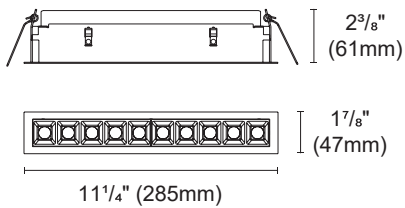

LUMINARA FIXED

Specs Code:

FIXTURE ID 1	FLANGE 2	NO. OF LIGHT - LUMENS - WATTAGE 3		TRIM FINISH 4	
Luminara LUMINARA-F Fixed	Trim TR	1 Light - 171Lumens / 4.5 Watt	1L-L171/4.5W	White	WH
	Trimless TRL	2 Light - 326Lumens / 07 Watt	2L-L326/07W	Black	BLK
		4 Light - 656Lumens / 11 Watt	4L-L656/11W		
		5 Light - 679Lumens / 12 Watt	5L-L679/12W		
		10 Light - 1370Lumens / 21 Watt	10L-L1370/21W		
		15 Light - 1969Lumens / 28 Watt	15L-L1969/28W		
BAFFLE FINISH 5	LED OPTION 6	BEAM ANGLE 7	DIMMING 8	HOUSING 9	
White WH	2700K 27K	15 Degree 15D	TRIAC TRIAC	New Construction NC	
Black BLK	3000K 30K	30 Degree 30D	0-10V DMV	Remodel RMOD	
Crome CR	3500K 35K	40 Degree 40D			
Rose Gold RG	4000K 40K				
Gold G					
VOLTAGE 10					
120V 120V					
120-277V UNV					

*Example : LUMINARA-F-TR-2L-L326/07W-WH-BLK-27K-15D-TRIAC-NC-UNV

LUMINARA FIXED

Product Details:

Fixed Baffle Trim Recessed Downlight

Cut out : 1 18/32" X 1 18/32" (40X40mm)

Cut out : 1 17/32" X 2 18/32" (39X65mm)

Cut out : 2 20/32" X 2 23/32" (67X69mm)

Cut out : 1 17/32" X 5 14/32" (39X138mm)

Cut out : 1 20/32" X 10 23/32" (41X272mm)

Cut out : 1 20/32" X 15 29/32" (41X404mm)

LUMINARA FIXED

Product Details:

Fixed Baffle Trimless Recessed Downlight

Cut out : $1\frac{25}{32}" \times 1\frac{31}{32}"$ (45X50mm)

Cut out : $1\frac{25}{32}" \times 3\frac{5}{32}"$ (45X80mm)

Cut out : $2\frac{30}{32}" \times 3\frac{3}{32}"$ (75X80mm)

Cut out : $1\frac{26}{32}" \times 6\frac{1}{32}"$ (46X153mm)