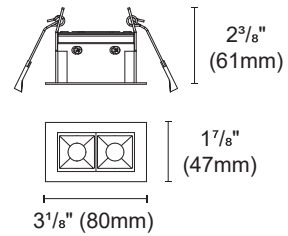

*Example : LUMINARA-F-TR-2L-L326/07W-WH-BLK-27K-15D-TRIAC-NC-UNV

LUMINARA FIXED

Product Details:

Fixed Baffle Trim Recessed Downlight

Cut out : 1 18/32" X 1 18/32" (40X40mm)

Cut out : 1 17/32" X 2 18/32" (39X65mm)

Cut out : 2 20/32" X 2 23/32" (67X69mm)

Cut out : 1 17/32" X 5 14/32" (39X138mm)

Cut out : 1 20/32" X 10 23/32" (41X272mm)

Cut out : 1 20/32" X 15 29/32" (41X404mm)

LUMINARA FIXED

Product Details:

Fixed Baffle Trimless Recessed Downlight

Cut out : $1\frac{25}{32}" \times 1\frac{31}{32}"$ (45X50mm)

Cut out : $1\frac{25}{32}" \times 3\frac{5}{32}"$ (45X80mm)

Cut out : $2\frac{30}{32}" \times 3\frac{3}{32}"$ (75X80mm)

Cut out : $1\frac{26}{32}" \times 6\frac{1}{32}"$ (46X153mm)

Cut out : $1\frac{26}{32}" \times 11\frac{9}{32}"$ (46X286mm)

Cut out : $1\frac{26}{32}" \times 16\frac{15}{32}"$ (46X418mm)

LUMINARA FIXED

Product Details:

New Construction Plate for Trim

ACCG-25-69x272

-for 1 Light / 2 Light / 4 Light / 5 Light / 10 Light