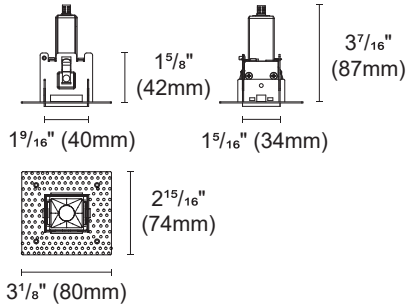

*Example : LUMINARA-F-TR-2L-L326/07W-WH-BLK-27K-15D-TRIAC-NC-UNV

LUMINARA FIXED

Product Details:

Fixed Baffle Trim Recessed Downlight

Cut out : 1 18/32" X 1 18/32" (40X40mm)

Cut out : 1 17/32" X 2 18/32" (39X65mm)

Cut out : 2 20/32" X 2 23/32" (67X69mm)

Cut out : 1 17/32" X 5 14/32" (39X138mm)

Cut out : 1 20/32" X 10 23/32" (41X272mm)

Cut out : 1 20/32" X 15 29/32" (41X404mm)

LUMINARA FIXED

Product Details:

Fixed Baffle Trimless Recessed Downlight

Cut out : $1\frac{25}{32}" \times 1\frac{31}{32}"$ (45X50mm)

Cut out : $1\frac{25}{32}" \times 3\frac{5}{32}"$ (45X80mm)

Cut out : $2\frac{30}{32}" \times 3\frac{3}{32}"$ (75X80mm)

Cut out : $1\frac{26}{32}" \times 6\frac{1}{32}"$ (46X153mm)

Cut out : $1\frac{26}{32}" \times 11\frac{9}{32}"$ (46X286mm)

Cut out : $1\frac{26}{32}" \times 16\frac{15}{32}"$ (46X418mm)

LUMINARA FIXED

Product Details:

New Construction Plate for Trim

ACCG-25-69x272

-for 1 Light / 2 Light / 4 Light / 5 Light / 10 Light