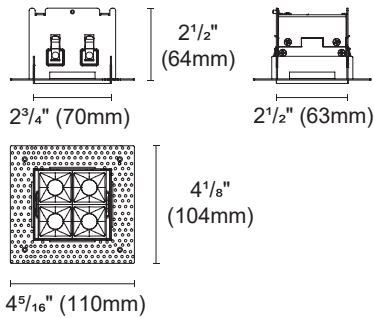

*Example : LUMINARA-F-TR-2L-L326/07W-WH-BLK-27K-15D-TRIAC-NC-UNV

LUMINARA FIXED

Product Details:

Fixed Baffle Trim Recessed Downlight

Cut out : 1 18/32" X 1 18/32" (40X40mm)

Cut out : 1 17/32" X 2 18/32" (39X65mm)

Cut out : 2 20/32" X 2 23/32" (67X69mm)

Cut out : 1 17/32" X 5 14/32" (39X138mm)

Cut out : 1 20/32" X 10 23/32" (41X272mm)

Cut out : 1 20/32" X 15 29/32" (41X404mm)

LUMINARA FIXED

Product Details:

Fixed Baffle Trimless Recessed Downlight

Cut out : $1\frac{25}{32}" \times 1\frac{31}{32}"$ (45X50mm)

Cut out : $1\frac{25}{32}" \times 3\frac{5}{32}"$ (45X80mm)

Cut out : $2\frac{30}{32}" \times 3\frac{3}{32}"$ (75X80mm)

Cut out : $1\frac{26}{32}" \times 6\frac{1}{32}"$ (46X153mm)

Cut out : $1\frac{26}{32}" \times 11\frac{9}{32}"$ (46X286mm)

Cut out : $1\frac{26}{32}" \times 16\frac{15}{32}"$ (46X418mm)

LUMINARA FIXED

Product Details:

New Construction Plate for Trim

ACCG-25-69x272

-for 1 Light / 2 Light / 4 Light / 5 Light / 10 Light