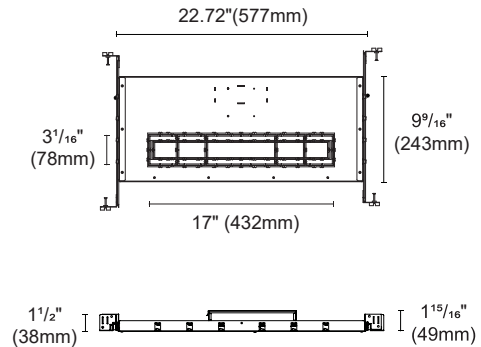

*Example : LUMINARA-F-TR-2L-L326/07W-WH-BLK-27K-15D-TRIAC-NC-UNV

LUMINARA FIXED

Product Details:

Fixed Baffle Trim Recessed Downlight

Cut out : 1 18/32" X 1 18/32" (40X40mm)

Cut out : 1 17/32" X 2 18/32" (39X65mm)

Cut out : 2 20/32" X 2 23/32" (67X69mm)

Cut out : 1 17/32" X 5 14/32" (39X138mm)

Cut out : 1 20/32" X 10 23/32" (41X272mm)

Cut out : 1 20/32" X 15 29/32" (41X404mm)

LUMINARA FIXED

Product Details:

Fixed Baffle Trimless Recessed Downlight

Cut out : $1\frac{26}{32}" \times 11\frac{9}{32}"$ (46X286mm)

Cut out : $1\frac{26}{32}" \times 16\frac{15}{32}"$ (46X418mm)

LUMINARA FIXED

Product Details:

New Construction Plate for Trim

ACCG-25-69x272

-for 1 Light / 2 Light / 4 Light / 5 Light / 10 Light

New Construction Plate for Trimless

ACCG-25-75X284

-for 1 Light / 2 Light / 4 Light / 5 Light / 10 Light

New Construction Plate for Trim

ACCH-1-70x426

-for 15 Light

New Construction Plate for Trimless

ACCH-1-78X432