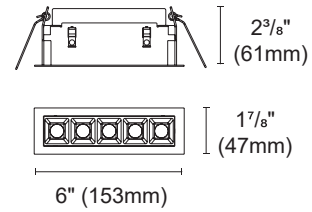

LUMINARA FIXED

Specs Code:

FIXTURE ID 1	FLANGE 2	NO. OF LIGHT - LUMENS - WATTAGE 3		TRIM FINISH 4	
Luminara LUMINARA-F Fixed	Trim TR	1 Light - 171Lumens / 4.5 Watt	1L-L171/4.5W	White	WH
	Trimless TRL	2 Light - 326Lumens / 07 Watt	2L-L326/07W	Black	BLK
		4 Light - 656Lumens / 11 Watt	4L-L656/11W		
		5 Light - 679Lumens / 12 Watt	5L-L679/12W		
		10 Light - 1370Lumens / 21 Watt	10L-L1370/21W		
		15 Light - 1969Lumens / 28 Watt	15L-L1969/28W		
BAFFLE FINISH 5	LED OPTION 6	BEAM ANGLE 7	DIMMING 8	HOUSING 9	
White WH	2700K 27K	15 Degree 15D	TRIAC TRIAC	New Construction NC	
Black BLK	3000K 30K	30 Degree 30D	0-10V DMV	Remodel RMOD	
Crome CR	3500K 35K	40 Degree 40D			
Rose Gold RG	4000K 40K				
Gold G					
VOLTAGE 10					
120V 120V					
120-277V UNV					

*Example : LUMINARA-F-TR-2L-L326/07W-WH-BLK-27K-15D-TRIAC-NC-UNV

LUMINARA FIXED

Product Details:

Fixed Baffle Trim Recessed Downlight

Cut out : 1 18/32" X 1 18/32" (40X40mm)

Cut out : 1 17/32" X 2 18/32" (39X65mm)

Cut out : 2 20/32" X 2 23/32" (67X69mm)

Cut out : 1 17/32" X 5 14/32" (39X138mm)

Cut out : 1 20/32" X 10 23/32" (41X272mm)

Cut out : 1 20/32" X 15 29/32" (41X404mm)

LUMINARA FIXED

Product Details:

Fixed Baffle Trimless Recessed Downlight

Cut out : $1\frac{25}{32}" \times 1\frac{31}{32}"$ (45X50mm)

Cut out : $1\frac{25}{32}" \times 3\frac{5}{32}"$ (45X80mm)

Cut out : $2\frac{30}{32}" \times 3\frac{3}{32}"$ (75X80mm)

Cut out : $1\frac{26}{32}" \times 6\frac{1}{32}"$ (46X153mm)