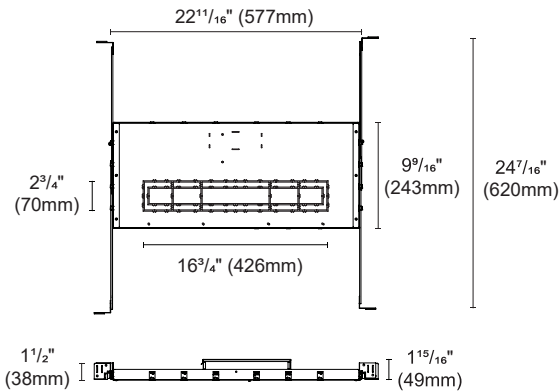

Cut out : 2 20/32" X 2 23/32" (67X69mm)

Cut out : 1 17/32" X 5 14/32" (39X138mm)

Cut out : 1 20/32" X 10 23/32" (41X272mm)

Cut out : 1 20/32" X 15 29/32" (41X404mm)

LUMINARA FIXED

Product Details:

Fixed Baffle Trimless Recessed Downlight

Cut out : $1\frac{25}{32}" \times 1\frac{31}{32}"$ (45X50mm)

Cut out : $1\frac{25}{32}" \times 3\frac{5}{32}"$ (45X80mm)

Cut out : $2\frac{30}{32}" \times 3\frac{3}{32}"$ (75X80mm)

Cut out : $1\frac{26}{32}" \times 6\frac{1}{32}"$ (46X153mm)

Cut out : $1\frac{26}{32}" \times 11\frac{9}{32}"$ (46X286mm)

Cut out : $1\frac{26}{32}" \times 16\frac{15}{32}"$ (46X418mm)

LUMINARA FIXED

Product Details:

New Construction Plate for Trim

ACCG-25-69x272

-for 1 Light / 2 Light / 4 Light / 5 Light / 10 Light

New Construction Plate for Trimless

ACCG-25-75X284

-for 1 Light / 2 Light / 4 Light / 5 Light / 10 Light

New Construction Plate for Trim

ACCH-1-70x426

-for 15 Light

New Construction Plate for Trimless

ACCH-1-78X432