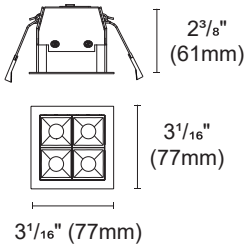

*Example : LUMINARA-F-TR-2L-L326/07W-WH-BLK-27K-15D-TRIAC-NC-UNV

LUMINARA FIXED

Product Details:

Fixed Baffle Trim Recessed Downlight

Cut out : 1 18/32" X 1 18/32" (40X40mm)

Cut out : 1 17/32" X 2 18/32" (39X65mm)

Cut out : 2 20/32" X 2 23/32" (67X69mm)

Cut out : 1 17/32" X 5 14/32" (39X138mm)

Cut out : 1 20/32" X 10 23/32" (41X272mm)

Cut out : 1 20/32" X 15 29/32" (41X404mm)

LUMINARA FIXED

Product Details:

Fixed Baffle Trimless Recessed Downlight

Cut out : $1\frac{25}{32}" \times 1\frac{31}{32}"$ (45X50mm)

Cut out : $1\frac{25}{32}" \times 3\frac{5}{32}"$ (45X80mm)

Cut out : $2\frac{30}{32}" \times 3\frac{3}{32}"$ (75X80mm)

Cut out : $1\frac{26}{32}" \times 6\frac{1}{32}"$ (46X153mm)

Cut out : $1\frac{26}{32}" \times 11\frac{9}{32}"$ (46X286mm)

Cut out : $1\frac{26}{32}" \times 16\frac{15}{32}"$ (46X418mm)

LUMINARA FIXED

Product Details:

New Construction Plate for Trim

ACCG-25-69x272

-for 1 Light / 2 Light / 4 Light / 5 Light / 10 Light