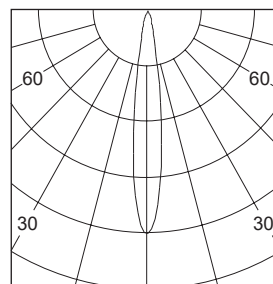

Fixed -28W-15D

h(m)	D(m)	E(lx)
15°		
1.0	0.25	20028
2.0	0.51	5007
3.0	0.76	2225
4.0	1.02	1252
5.0	1.28	801

Warranty

Damp Rated

TRIAC

Dimming

Intertek