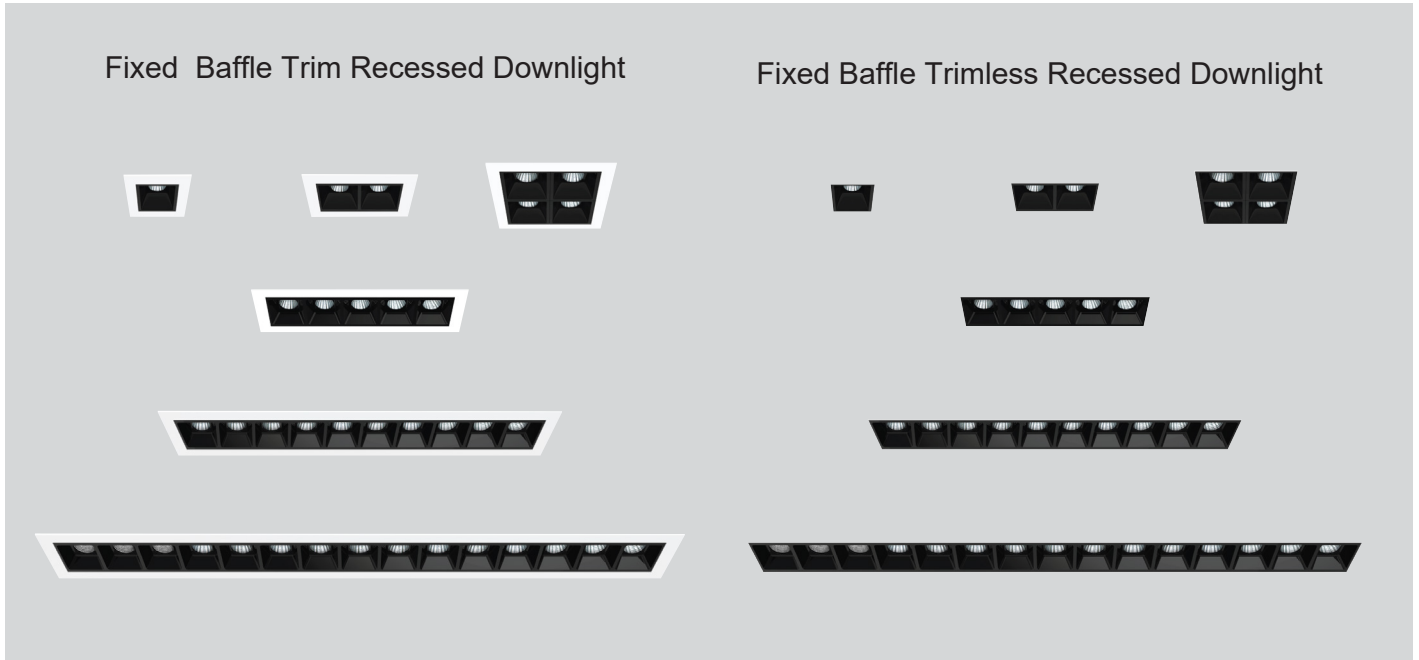

Type: _____ Qty: _____

Project: _____

HELIUM LYTE

LUMINARA FIXED

Design Features:

- Introducing Luminara, a cutting-edge downlight that seamlessly fits into the Inspira and Silentium family. Designed with advanced high-power LED technology and a precision-engineered low-glare baffle, Luminara combines comfort with architectural finesse. Its elegant circular design ensures consistent, anti-glare illumination, making it the perfect choice for both primary and decorative lighting needs. Luminara's sophisticated aesthetic enhances upscale interiors, from offices and restaurants to hotels, luxury boutiques, and residential spaces, bringing unparalleled light quality and architectural elegance to every environment.
- Made with high powered BRIDGELUX led chip that maintains high lumens per watt with 90+ CRI.
- Available in both TRIAC and 0-10v dimming.
- Standard remodel installation, new construction housing available.
- Extruded aluminium heat sink ensures optimal heat dissipation and LED life.
- 5 Year warranty.

LUMINARA FIXED

Specs Code:

FIXTURE ID 1	FLANGE 2	NO. OF LIGHT - LUMENS - WATTAGE 3		TRIM FINISH 4	
Luminara LUMINARA-F Fixed	Trim TR	1 Light - 171Lumens / 4.5 Watt	1L-L171/4.5W	White	WH
	Trimless TRL	2 Light - 326Lumens / 07 Watt	2L-L326/07W	Black	BLK
		4 Light - 656Lumens / 11 Watt	4L-L656/11W		
		5 Light - 679Lumens / 12 Watt	5L-L679/12W		
		10 Light - 1370Lumens / 21 Watt	10L-L1370/21W		
		15 Light - 1969Lumens / 28 Watt	15L-L1969/28W		
BAFFLE FINISH 5	LED OPTION 6	BEAM ANGLE 7	DIMMING 8	HOUSING 9	
White WH	2700K 27K	15 Degree 15D	TRIAC TRIAC	New Construction NC	
Black BLK	3000K 30K	30 Degree 30D	0-10V DMV	Remodel RMOD	
Crome CR	3500K 35K	40 Degree 40D			
Rose Gold RG	4000K 40K				
Gold G					
VOLTAGE 10					
120V 120V					
120-277V UNV					