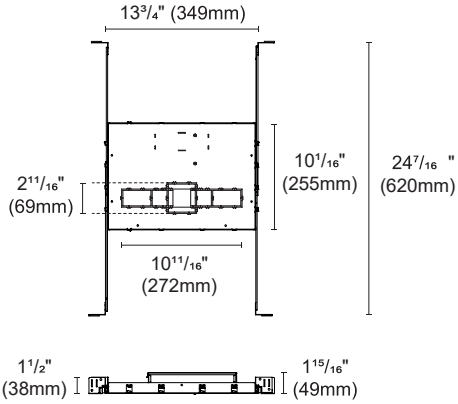

*Example : LUMINARA-F-TR-2L-L326/07W-WH-BLK-27K-15D-TRIAC-NC-UNV

LUMINARA FIXED

Product Details:

Fixed Baffle Trim Recessed Downlight

Cut out : 1 18/32" X 1 18/32" (40X40mm)

Cut out : 1 17/32" X 2 18/32" (39X65mm)

Cut out : 2 20/32" X 2 23/32" (67X69mm)

Cut out : 1 17/32" X 5 14/32" (39X138mm)

Cut out : 1 20/32" X 10 23/32" (41X272mm)

Cut out : 1 20/32" X 15 29/32" (41X404mm)

LUMINARA FIXED

Product Details:

Fixed Baffle Trimless Recessed Downlight

Cut out : $1\frac{25}{32}" \times 1\frac{31}{32}"$ (45X50mm)

Cut out : $1\frac{25}{32}" \times 3\frac{5}{32}"$ (45X80mm)

Cut out : $2\frac{30}{32}" \times 3\frac{3}{32}"$ (75X80mm)

Cut out : $1\frac{26}{32}" \times 6\frac{1}{32}"$ (46X153mm)

Cut out : $1\frac{26}{32}" \times 11\frac{9}{32}"$ (46X286mm)

Cut out : $1\frac{26}{32}" \times 16\frac{15}{32}"$ (46X418mm)

LUMINARA FIXED

Product Details:

New Construction Plate for Trim

ACCG-25-69x272

-for 1 Light / 2 Light / 4 Light / 5 Light / 10 Light