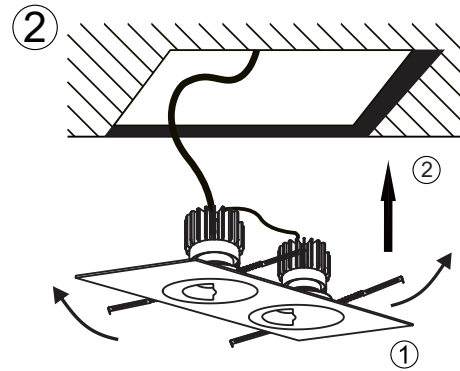

SILENTIUM 3.5 MULTI WALL WASH

Mounting Details:

Warranty

DAMP Rated

TRIAC

Dimming

DALI

Intertek