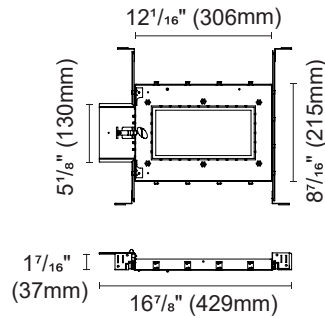

New Construction Plate
For Two Light
- Trim / Trimless