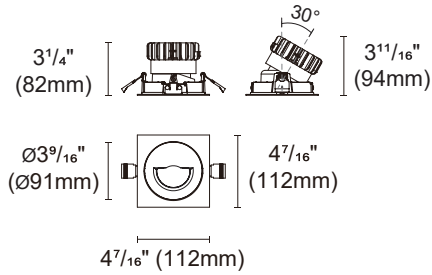

* Please Refer The Lighting Chart For Lumens Per Light.

Order Guide:

1	2	3	4	5	6
<input type="text"/>	<input type="text"/>	<input type="text"/>	<input type="text"/>	<input type="text"/>	<input type="text"/>
7	8	9	10	11	12
<input type="text"/>	<input type="text"/>	<input type="text"/>	<input type="text"/>	<input type="text"/>	<input type="text"/>

*Example : SLTM3.5-ML-WW-TR-DW-AD-WH-2L-L68/14W-40K-WW-TRIAC-NC-UNV

SILENTIUM 3.5 MULTI WALL WASH

Product Details:

Wall Wash Trim Adjustable- One Light

Cut out : 4 1/32" X 4 1/32" (102 X 102mm)

Wall Wash Trim Adjustable- Two Light

Cut out : 4 1/32" X 8 11/32" (102 X 212mm)

Wall Wash Trim Adjustable- Three Light

Cut out : 4 1/32" X 12 23/32" (102 X 323mm)

Wall Wash Trimless Adjustable- One Light

Cut out : 4 23/32" X 4 23/32" (120 X 120mm)

Wall Wash Trimless Adjustable- Two Light

Cut out : 4 23/32" X 9 4/32" (120 X 232mm)

Wall Wash Trimless Adjustable- Three Light

Cut out : 4 23/32" X 13 15/32" (120 X 342mm)

Warranty

DAMP Rated

TRIAC

Dimming