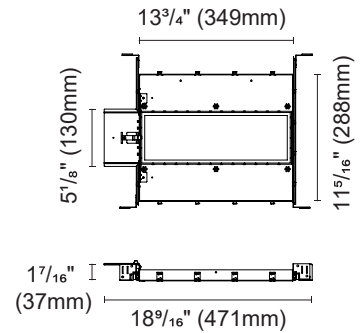

New Construction Plate
For Three Light
- Trim / Trimless