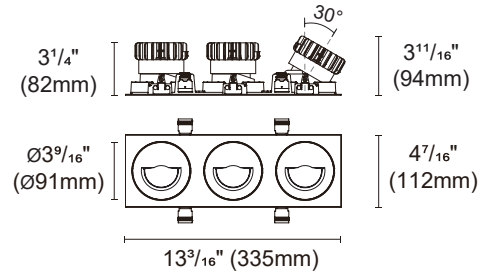

*Example : SLTM3.5-ML-WW-TR-DW-AD-WH-2L-L68/14W-40K-WW-TRIAC-NC-UNV

SILENTIUM 3.5 MULTI WALL WASH

Product Details:

Wall Wash Trim Adjustable- One Light

Cut out : 4 1/32" X 4 1/32" (102 X 102mm)

Wall Wash Trim Adjustable- Two Light

Cut out : 4 1/32" X 8 11/32" (102 X 212mm)

Wall Wash Trim Adjustable- Three Light

Cut out : 4 1/32" X 12 23/32" (102 X 323mm)

Wall Wash Trimless Adjustable- One Light

Cut out : 4 23/32" X 4 23/32" (120 X 120mm)

Wall Wash Trimless Adjustable- Two Light

Cut out : 4 23/32" X 9 4/32" (120 X 232mm)

Wall Wash Trimless Adjustable- Three Light

Cut out : 4 23/32" X 13 15/32" (120 X 342mm)

Warranty

DAMP Rated

TRIAC

Dimming