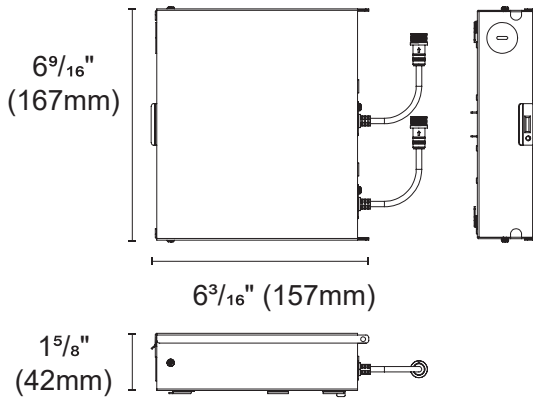

22B-PUP20A-1WMC
 22B-PUP20D-1WMC
 22B-PUP20T-1LMC

0/1-10V
 DALI
 TRIAC

Internal space dimension:

L 8 1/4" (209mm) X W 1 7/8" (48mm) X H 1 5/16" (33mm)

* Suitable for 14-21W

16B-PUP40A-1WMC-850
 16B-PUP40D-1WMC-850
 16B-PUP40T-1LMC-850

0/1-10V
 DALI
 TRIAC

Internal space dimension:

L 9 13/16" (250mm) X W 2 1/2" (64mm) X H 1 5/16" (34mm)

* Suitable for 25-30W

SILENTIUM 3.5 MULTI WALL WASH

Driver Details:

32B-PUP20A-1WMC 0/1-10V
 32B-PUP20D-1WMC DALI
 32B-PUP20T-1LMC TRIAC