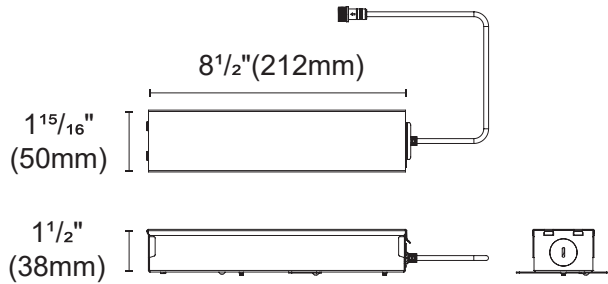

22B-PUP20A-1WMC
 22B-PUP20D-1WMC
 22B-PUP20T-1LMC

0/1-10V
 DALI
 TRIAC

Internal space dimension:

L 8 1/4" (209mm) X W 1 7/8" (48mm) X H 1 5/16" (33mm)

* Suitable for 14-21W

16B-PUP40A-1WMC-850
 16B-PUP40D-1WMC-850
 16B-PUP40T-1LMC-850