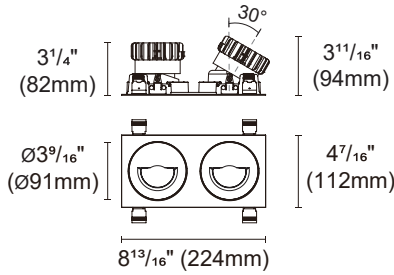

*Example : SLTM3.5-ML-WW-TR-DW-AD-WH-2L-L68/14W-40K-WW-TRIAC-NC-UNV

SILENTIUM 3.5 MULTI WALL WASH

Product Details:

Wall Wash Trim Adjustable- One Light

Cut out : 4 1/32" X 4 1/32" (102 X 102mm)

Wall Wash Trim Adjustable- Two Light

Cut out : 4 1/32" X 8 11/32" (102 X 212mm)

Wall Wash Trim Adjustable- Three Light

Cut out : 4 1/32" X 12 23/32" (102 X 323mm)

Wall Wash Trimless Adjustable- One Light

Cut out : 4 23/32" X 4 23/32" (120 X 120mm)

Wall Wash Trimless Adjustable- Two Light

Cut out : 4 23/32" X 9 4/32" (120 X 232mm)

Wall Wash Trimless Adjustable- Three Light

Cut out : 4 23/32" X 13 15/32" (120 X 342mm)

Warranty

DAMP Rated

TRIAC

Dimming