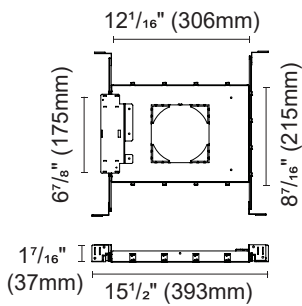

SILENTIUM 3.5 MULTI WALL WASH

Product Details:

New Construction Plate
For Single Light
- Trim / Trimless