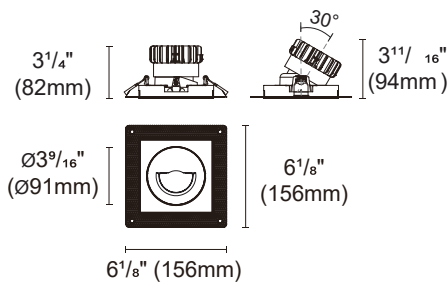

*Example : SLTM3.5-ML-WW-TR-DW-AD-WH-2L-L68/14W-40K-WW-TRIAC-NC-UNV

SILENTIUM 3.5 MULTI WALL WASH

Product Details:

Wall Wash Trim Adjustable- One Light

Cut out : 4 1/32" X 4 1/32" (102 X 102mm)

Wall Wash Trim Adjustable- Two Light

Cut out : 4 1/32" X 8 11/32" (102 X 212mm)

Wall Wash Trim Adjustable- Three Light

Cut out : 4 1/32" X 12 23/32" (102 X 323mm)

Wall Wash Trimless Adjustable- One Light

Cut out : 4 23/32" X 4 23/32" (120 X 120mm)

Wall Wash Trimless Adjustable- Two Light

Cut out : 4 23/32" X 9 4/32" (120 X 232mm)

Wall Wash Trimless Adjustable- Three Light

Cut out : 4 23/32" X 13 15/32" (120 X 342mm)

Warranty

DAMP Rated

TRIAC

Dimming