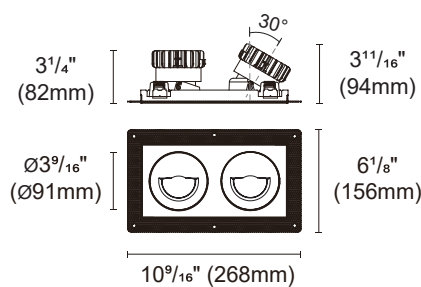

*Example : SLTM3.5-ML-WW-TR-DW-AD-WH-2L-L68/14W-40K-WW-TRIAC-NC-UNV

SILENTIUM 3.5 MULTI WALL WASH

Product Details:

Wall Wash Trim Adjustable- One Light

Cut out : 4 1/32" X 4 1/32" (102 X 102mm)

Wall Wash Trim Adjustable- Two Light

Cut out : 4 1/32" X 8 11/32" (102 X 212mm)

Wall Wash Trim Adjustable- Three Light

Cut out : 4 1/32" X 12 23/32" (102 X 323mm)

Wall Wash Trimless Adjustable- One Light

Cut out : 4 23/32" X 4 23/32" (120 X 120mm)

Wall Wash Trimless Adjustable- Two Light

Cut out : 4 23/32" X 9 4/32" (120 X 232mm)

Wall Wash Trimless Adjustable- Three Light

Cut out : 4 23/32" X 13 15/32" (120 X 342mm)

Warranty

DAMP Rated

TRIAC

Dimming