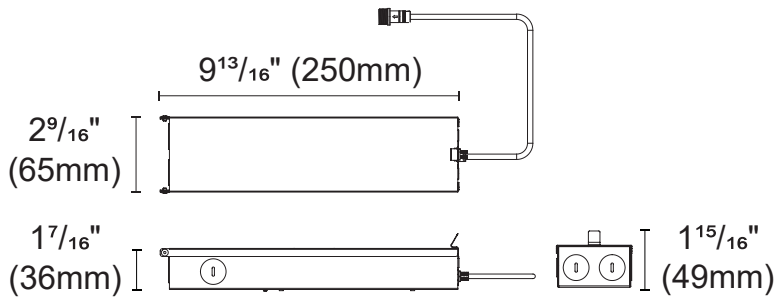

22B-PUP20A-1WMC
 22B-PUP20D-1WMC
 22B-PUP20T-1LMC

0/1-10V
 DALI
 TRIAC

Internal space dimension:

L 8 1/4" (209mm) X W 1 7/8" (48mm) X H 1 5/16" (33mm)

* Suitable for 14-21W

16B-PUP40A-1WMC-850
 16B-PUP40D-1WMC-850
 16B-PUP40T-1LMC-850