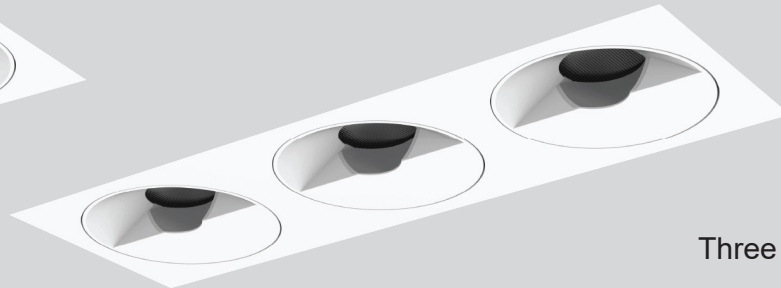

Type: _____ Qty: _____

Project: _____

HELIUM LYTE

SILENTIUM 3.5 MULTI WALL WASH

Round Wall Wash Adjustable Trim/Trimless

Single Light

Two Light

Three Light