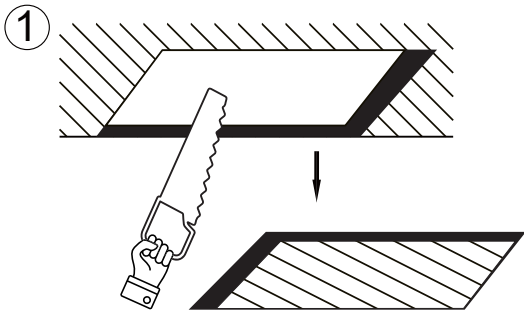

SILENTIUM 3.5 MULTI WALL WASH

Mounting Details:

Warranty

DAMP Rated

TRIAC

Dimming

DALI

Intertek