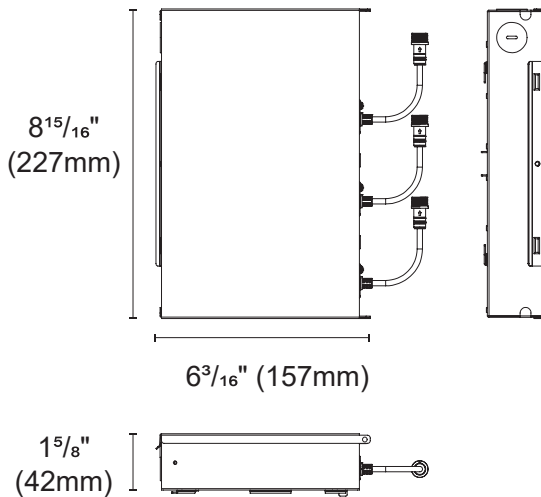

33B-PUP20A-1WMC 0/1-10V
33B-PUP20D-1WMC DALI
33B-PUP20T-1LMC TRIAC

* Suitable for three light - 14-21W

33B-PUP40A-1WMC-850 0/1-10V
33B-PUP40D-1WMC-850 DALI
33B-PUP40T-1LMC-850 TRIAC

* Suitable for three light - 25-30W

Warranty

DAMP Rated

TRIAC

Dimming

DALI

Intertek