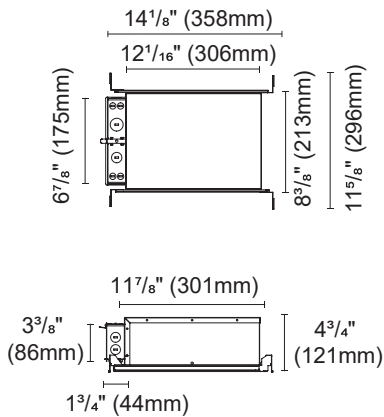

IC BOX For Single Light
Upto 14W