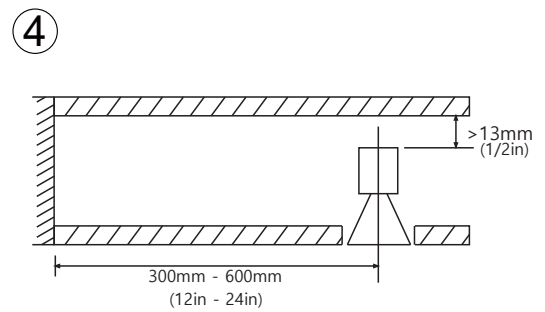

SILENTIUM 3.5 MULTI WALL WASH

Mounting Details:

Warranty

DAMP Rated

TRIAC

Dimming

DALI

Intertek