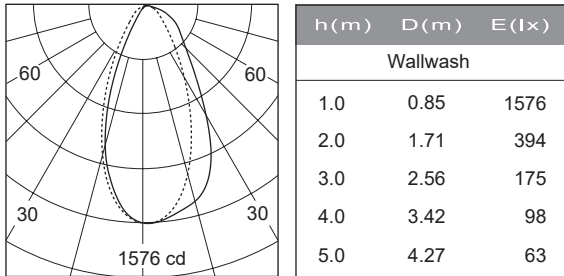

DALI

Intertek

SILENTIUM 3.5 MULTI WALL WASH

Photometric:

Round Fixed -30W-Wall Wash

Lighting Chart:

WATT	LUMENS	CCT	CRI
1 X 14W	1 X 686 lm	3000K	CRI90
2 X 14W	2 X 686 lm	3000K	CRI90
3 X 14W	3 X 686 lm	3000K	CRI90