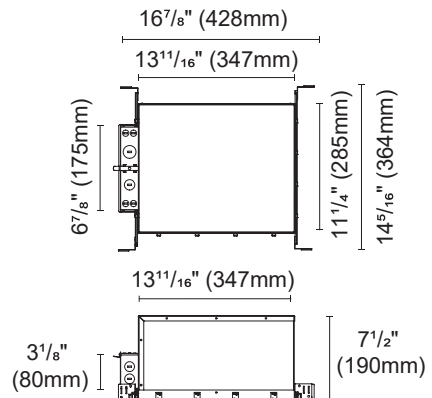

IC BOX For Single Light
For 21W