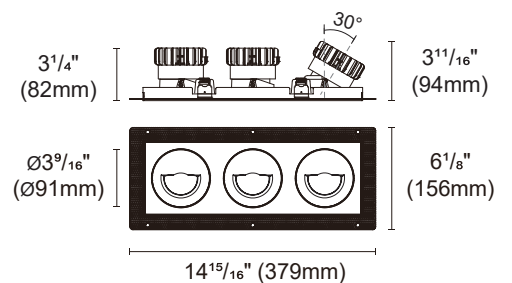

*Example : SLTM3.5-ML-WW-TR-DW-AD-WH-2L-L68/14W-40K-WW-TRIAC-NC-UNV

SILENTIUM 3.5 MULTI WALL WASH

Product Details:

Wall Wash Trim Adjustable- One Light

Cut out : 4 1/32" X 4 1/32" (102 X 102mm)

Wall Wash Trim Adjustable- Two Light

Cut out : 4 1/32" X 8 11/32" (102 X 212mm)

Wall Wash Trim Adjustable- Three Light

Cut out : 4 1/32" X 12 23/32" (102 X 323mm)

Wall Wash Trimless Adjustable- One Light

Cut out : 4 23/32" X 4 23/32" (120 X 120mm)

Wall Wash Trimless Adjustable- Two Light

Cut out : 4 23/32" X 9 4/32" (120 X 232mm)

Wall Wash Trimless Adjustable- Three Light

Cut out : 4 23/32" X 13 15/32" (120 X 342mm)

Warranty

DAMP Rated

TRIAC

Dimming