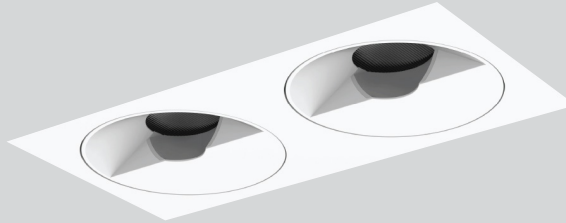

Type: _____ Qty: _____

Project: _____

HELIUM LYTE

SILENTIUM 3.5 MULTI WALL WASH

Round Wall Wash Adjustable Trim/Trimless

Single Light

Two Light

Three Light