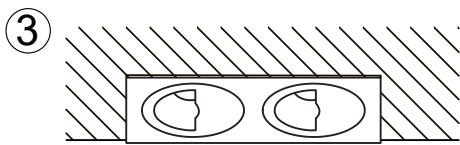

SILENTIUM 3.5 MULTI WALL WASH

Mounting Details:

Warranty

DAMP Rated

TRIAC

Dimming

DALI

Intertek