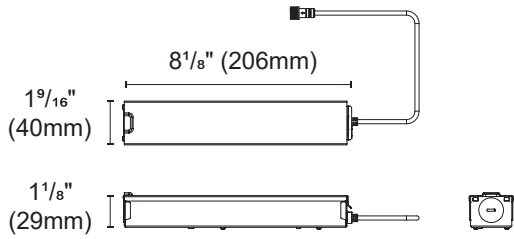

## Driver Details:

Internal space dimension:  
 L  $4\frac{1}{4}''$  (108mm) X W  $1\frac{3}{8}''$  (35mm) X H 1" (26mm)

28B-PUP10A-1WMC-350	0/1-10V
28B-PUP10D-1WMC-350	DALI
28B-PUP10T-1LMC-350	TRIAC

Warranty