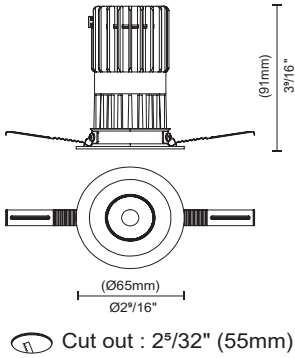

SILENTIUM 2

Product Details:

Round Bevel Trim Fixed