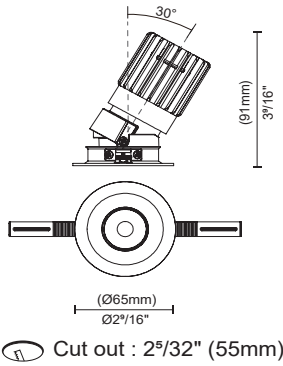

Round Bevel Trim Adjustable