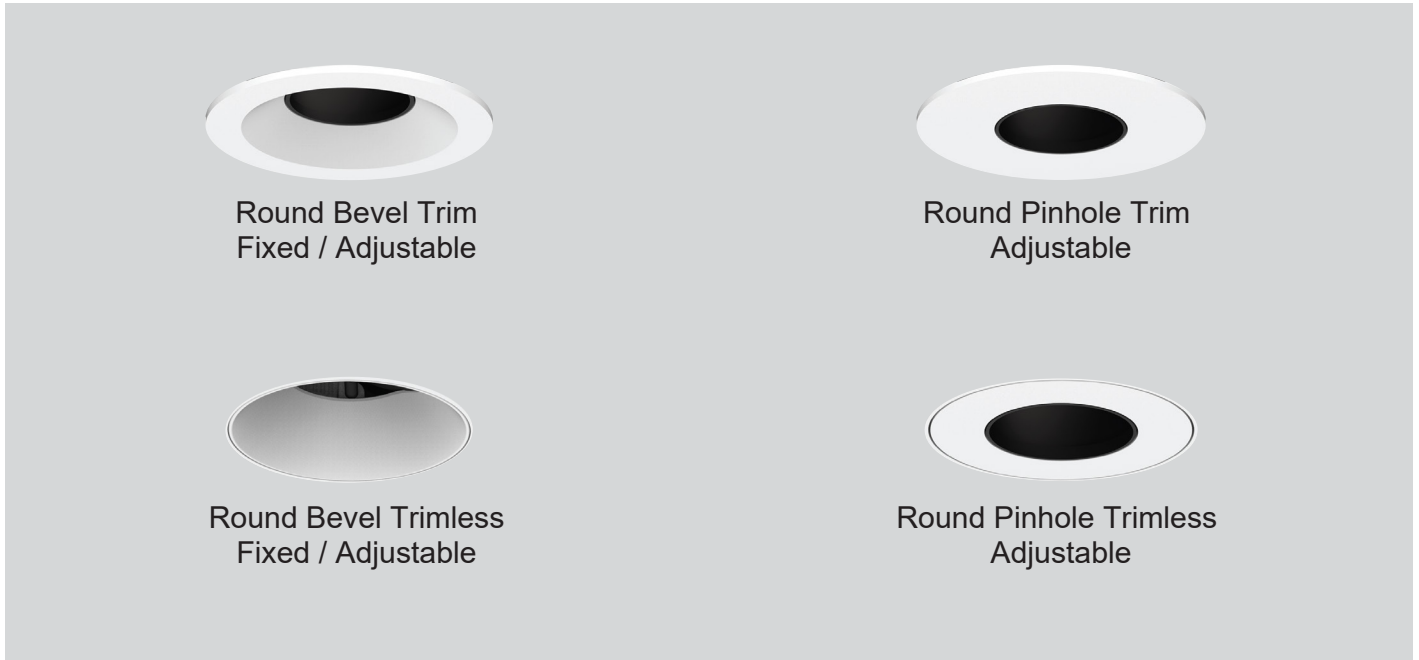

Type: _____ Qty: _____

Project: _____

HELIUM LYTE

SILENTIUM 2

Design Features:

- Made with high powered BRIDGELUX led chip that maintains high lumens per watt with 90+ CRI.
- Available in TRIAC / 0-10v and DALI dimming.
- Standard remodel installation, new construction housing available.
- LED modules and drivers are easily replaceable.
- IC Rated Housing Available up to 12W.
- Extruded aluminium heat sink ensures optimal heat dissipation and LED life.
- Available with accessories for optics.
- 5 Year warranty.

Warranty

DAMP Rated

TRIAC

Dimming

DALI

Intertek